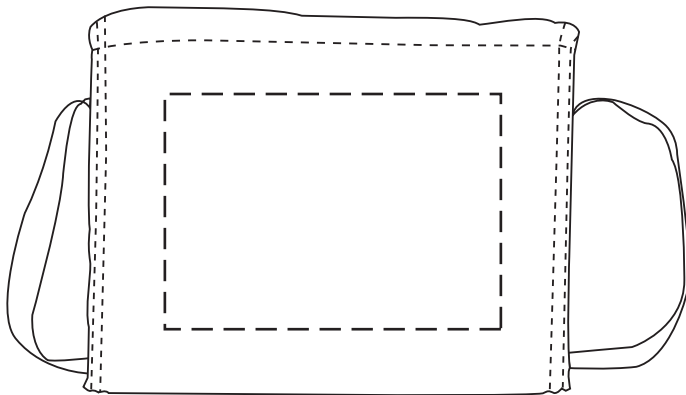

35% FOR VIEWING

Snow Roller 6-Pack Polyester Cooler Bag
WBA-SR09 - TOP

50% FOR VIEWING

5" x 3-1/2"
Top

35% FOR VIEWING

Snow Roller 6-Pack Polyester Cooler Bag
WBA-SR09 - FRONT

5" x 2-1/2"
Front

35% FOR VIEWING

Snow Roller 6-Pack Polyester Cooler Bag
WBA-SR09 - BACK

5" x 3-1/2"
Back

Item #	Description
WBA-SR09	Snow Roller 6-Pack Polyester Cooler Bag

Your artwork will be sized to max imprint area unless otherwise requested. Due to the orientation of some logos, your artwork may be sized smaller than the imprint area listed here or in the catalog to achieve a uniform, non-distorted imprint.