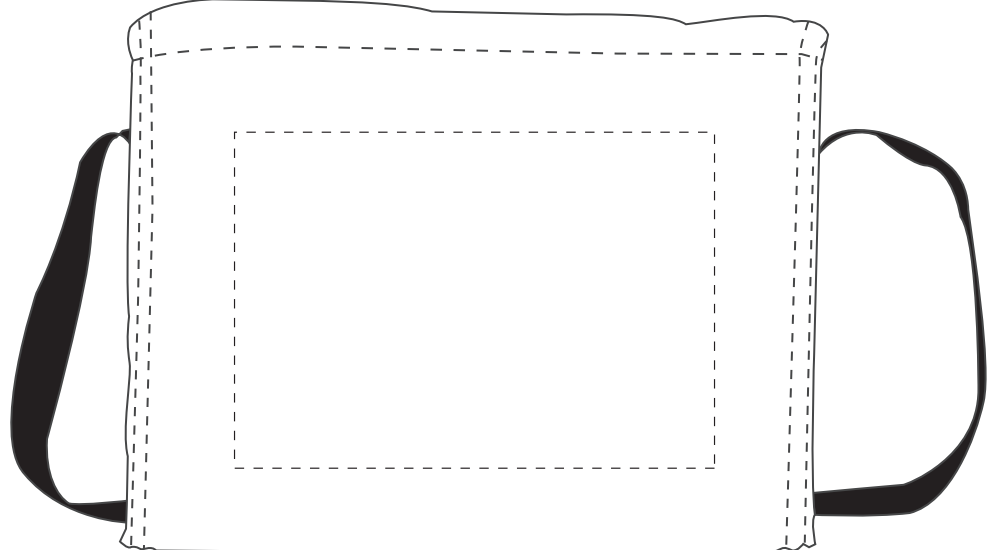

COOLER BAG DISPLAYED AT 50% FOR VIEWING.

5" x 2-1/2" FRONT (ACTUAL SIZE)
5" x 3-1/2" BACK (ACTUAL SIZE)
5" x 3-1/2" TOP (ACTUAL SIZE)

FRONT

Top

BACK

Item #	Description
WBA-SR09	SNOW ROLLER 6-PACK COOLER BAG
Your artwork will be sized to max imprint area unless otherwise requested. Due to the orientation of some logos, your artwork may be sized smaller than the imprint area listed here or in the catalog to achieve a uniform, non-distorted imprint.	