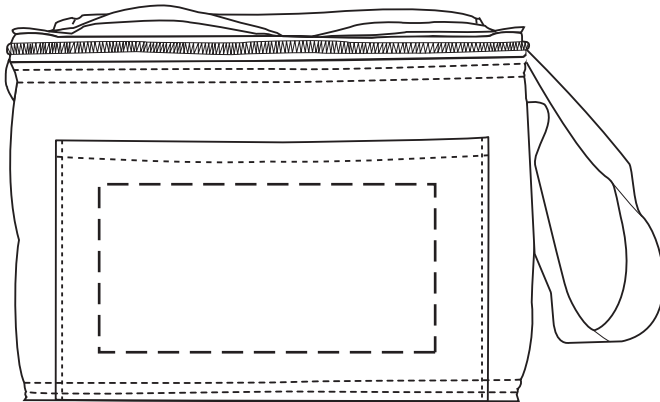

35% FOR VIEWING

Snow Roller 6-Pack Polyester Cooler Bag
WBA-SR09 - TOP

50% FOR VIEWING

5" x 3-1/2"
Top

35% FOR VIEWING

Snow Roller 6-Pack Polyester Cooler Bag
WBA-SR09 - FRONT

5" x 2-1/2"
Front

35% FOR VIEWING

Snow Roller 6-Pack Polyester Cooler Bag
WBA-SR09 - BACK

5" x 3-1/2"
Back

Item #	Description
WBA-SR09	Snow Roller 6-Pack Polyester Cooler Bag

Your artwork will be sized to max imprint area unless otherwise requested. Due to the orientation of some logos, your artwork may be sized smaller than the imprint area listed here or in the catalog to achieve a uniform, non-distorted imprint.