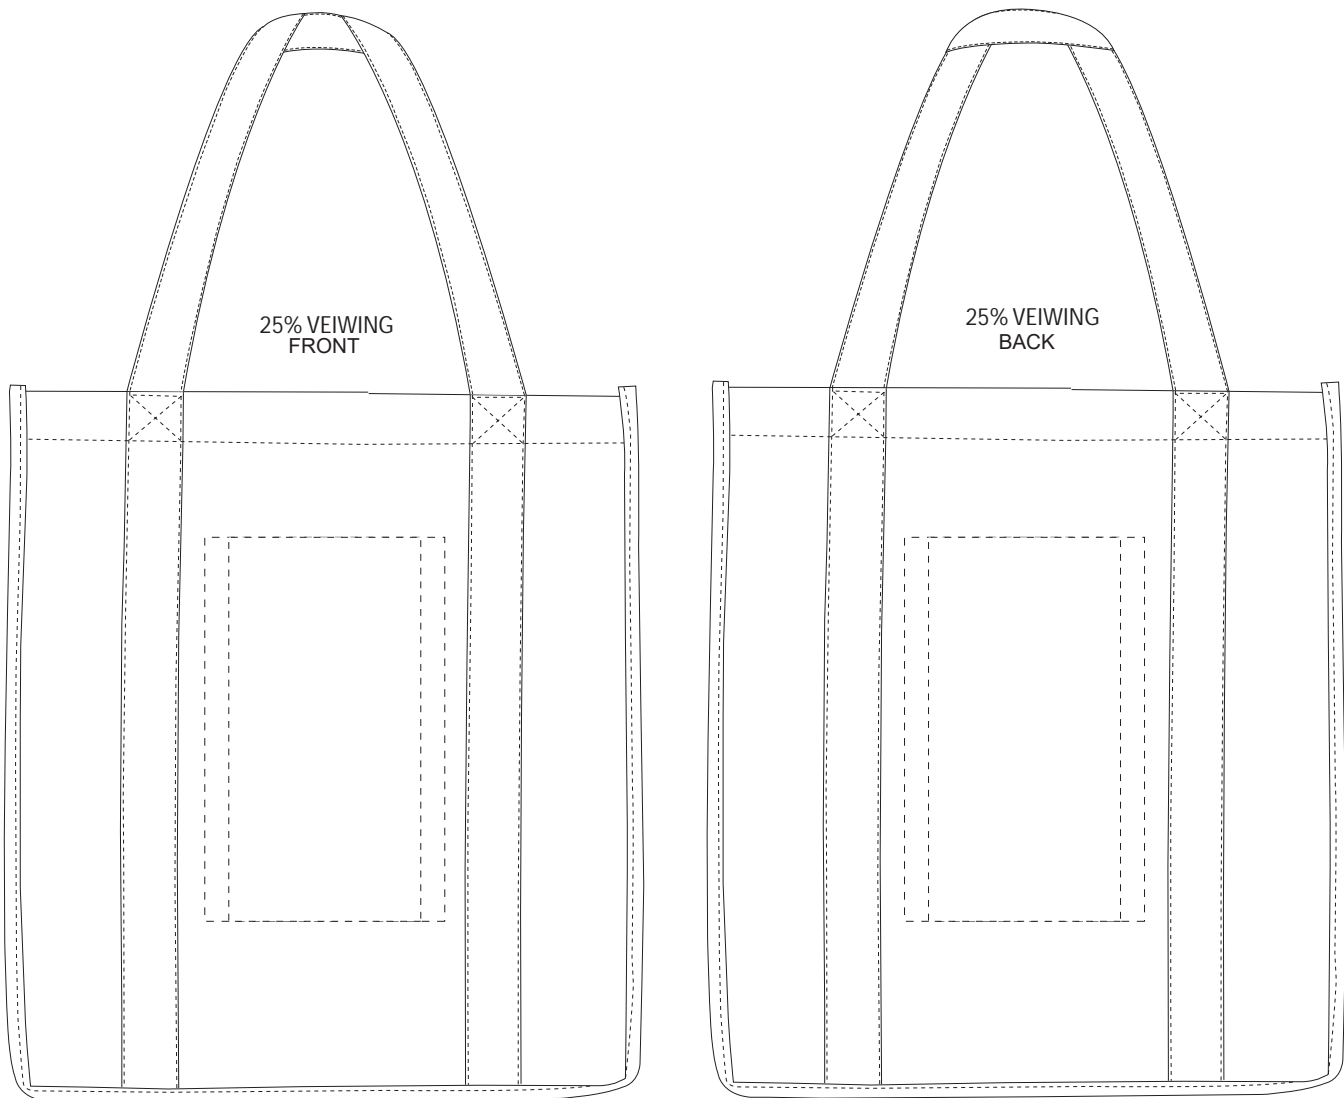

5" x 8" Front or Back (Screen)  
4" x 8" Front or Back (Heat Transfer)

Item #	Description
WBA-SJ09	SUNBEAM JUMBO SHOPPING BAG
Your artwork will be sized to max imprint area unless otherwise requested. Due to the orientation of some logos, your artwork may be sized smaller than the imprint area listed here or in the catalog to achieve a uniform, non-distorted imprint.	