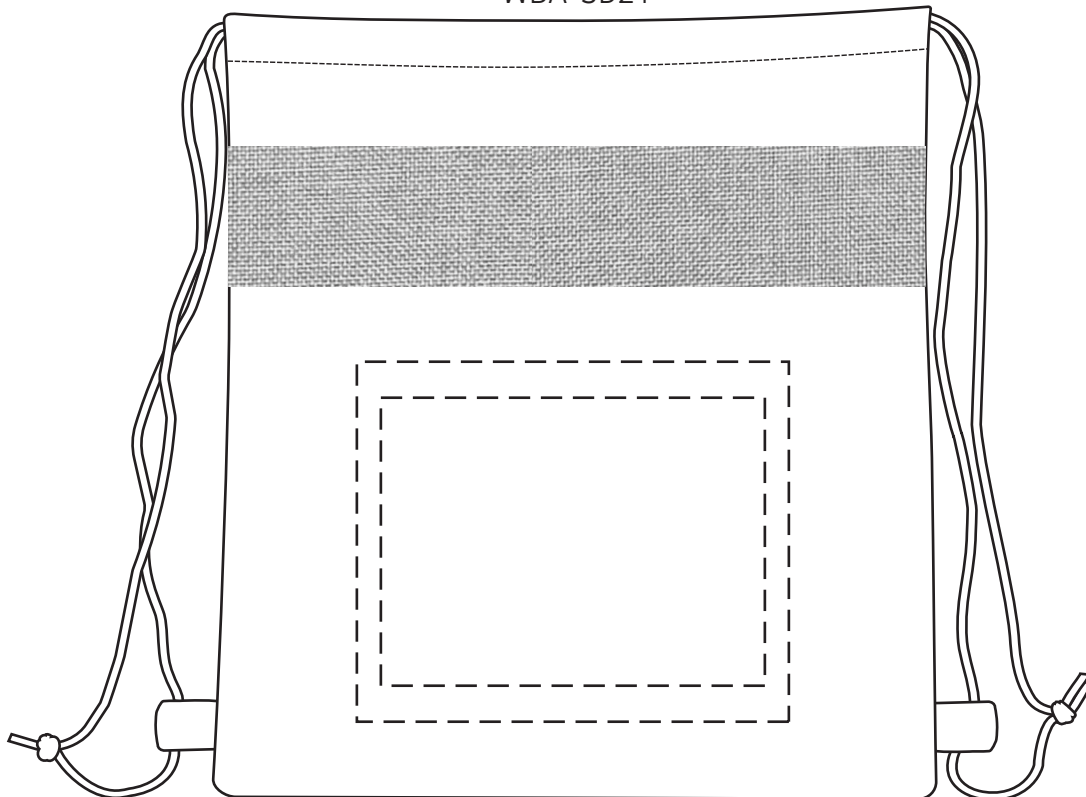

40% FOR VIEWING

9" x 7-1/2"
DEBOSS

40% FOR VIEWING

8" x 6"
HEAT TRANSFER

25% FOR VIEWING

Savanna Jute & Recycled Cotton Drawstring Backpack
WBA-SD24

Item #	Description
WBA-SD24	Savanna Jute & Recycled Cotton Drawstring Backpack

Your artwork will be sized to max imprint area unless otherwise requested. Due to the orientation of some logos, your artwork may be sized smaller than the imprint area listed here or in the catalog to achieve a uniform, non-distorted imprint.