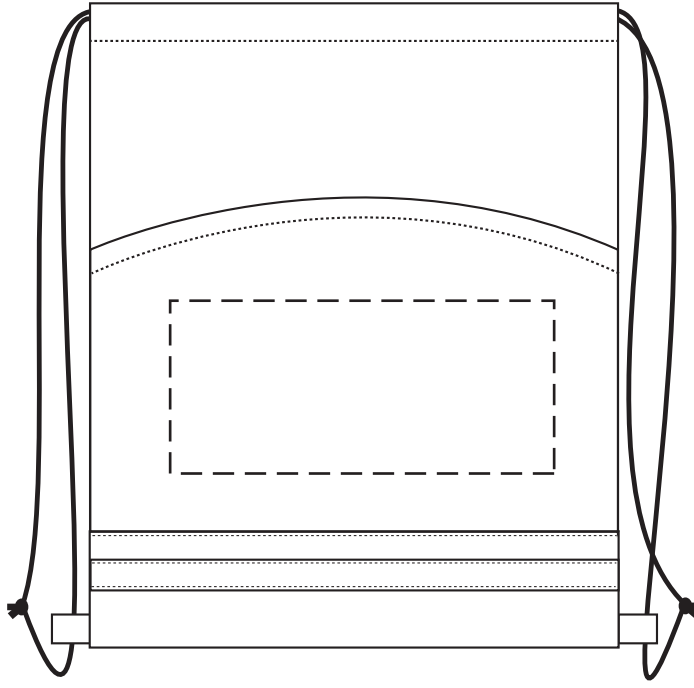

20% FOR VIEWING
Safety Non-Woven Drawstring Bag
WBA-SD12 - FRONT

20% FOR VIEWING
Safety Non-Woven Drawstring Bag
WBA-SD12 - BACK

Item #	Description
WBA-SD12	Safety Non-Woven Drawstring Bag

Your artwork will be sized to max imprint area unless otherwise requested. Due to the orientation of some logos, your artwork may be sized smaller than the imprint area listed here or in the catalog to achieve a uniform, non-distorted imprint.