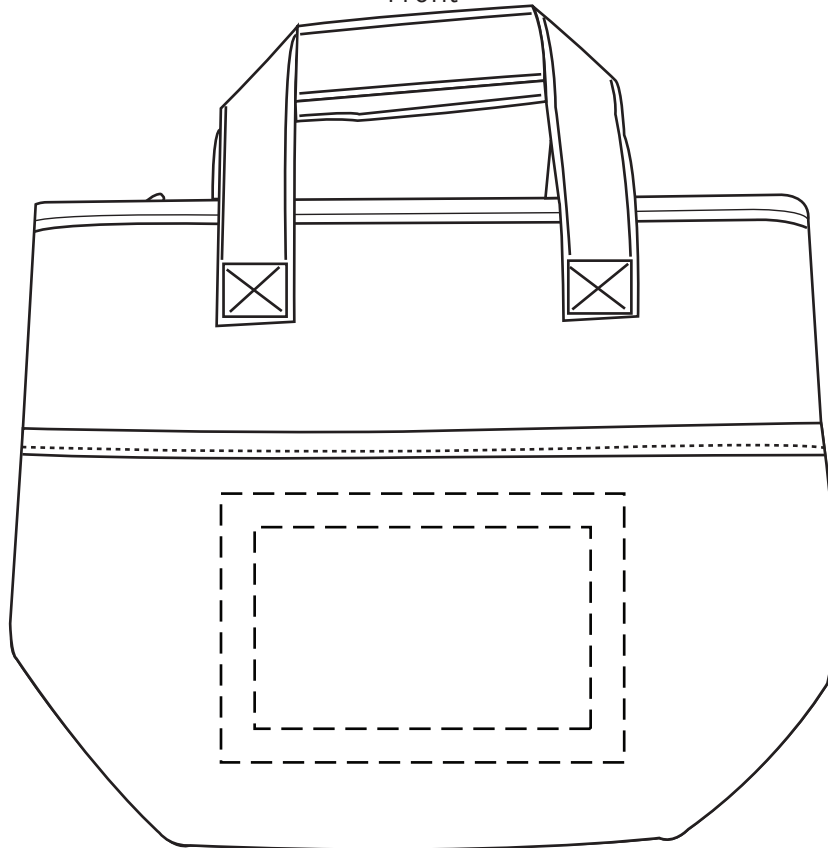

**50% FOR VIEWING**

6" x 4" Front (SCREEN)

**50% FOR VIEWING**

5" x 3" Front Only (HEAT TRANSFER)

**35% FOR VIEWING**

Santa Ana Insulated Snack Tote  
WBA-SA10  
Front

Item #	Description
WBA-SA10	SANTA ANA INSULATED SNACK TOTE

Your artwork will be sized to max imprint area unless otherwise requested. Due to the orientation of some logos, your artwork may be sized smaller than the imprint area listed here or in the catalog to achieve a uniform, non-distorted imprint.