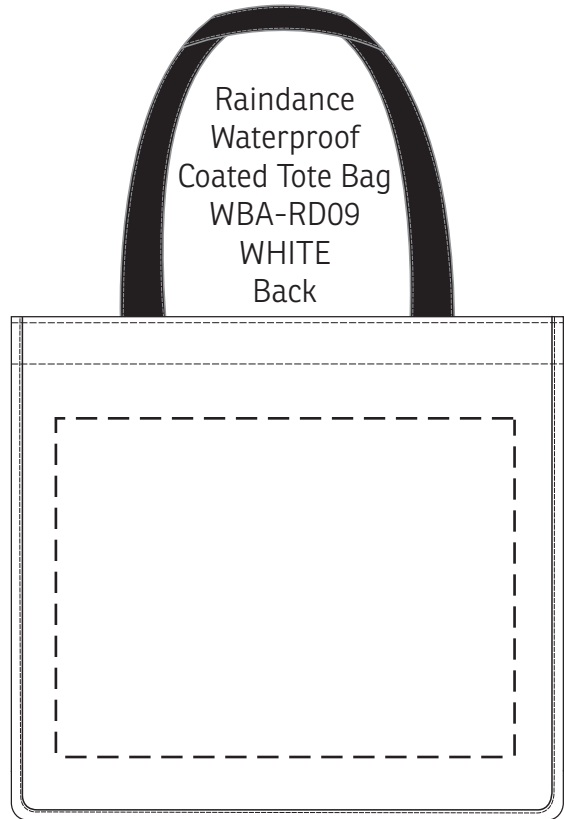

50% FOR VIEWING

9-1/2" x 7"

25% FOR VIEWING

Raindance
Waterproof
Coated Tote Bag
WBA-RD09
WHITE
Front

25% FOR VIEWING

Raindance
Waterproof
Coated Tote Bag
WBA-RD09
WHITE
Back

Item #	Description
WBA-RD09	RAINDANCE WATERPROOF COATED TOTE BAG

Your artwork will be sized to max imprint area unless otherwise requested. Due to the orientation of some logos, your artwork may be sized smaller than the imprint area listed here or in the catalog to achieve a uniform, non-distorted imprint.