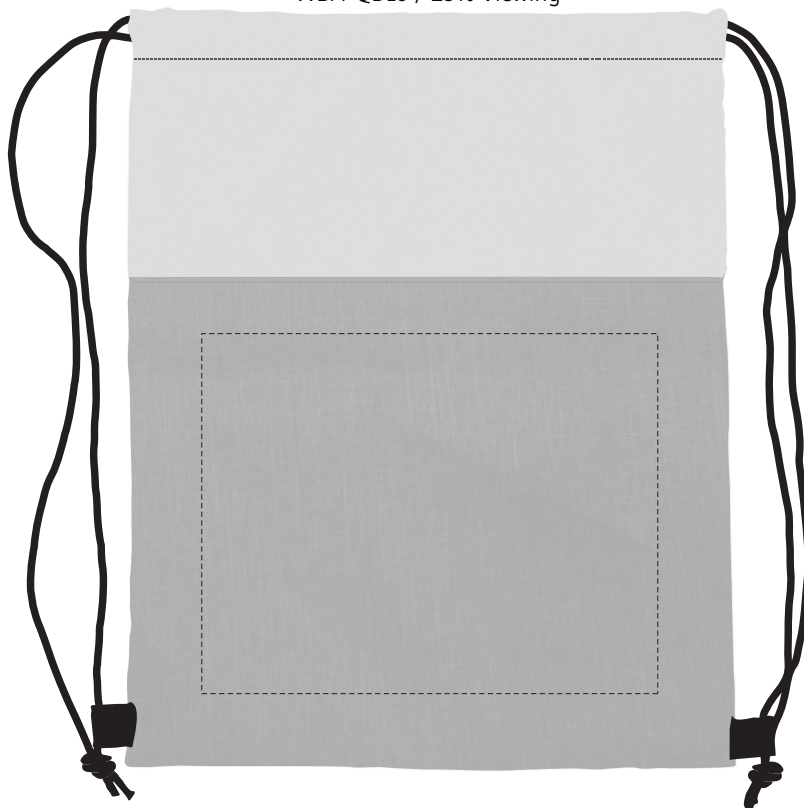

9-1/2" x 7-1/2"
Screen & Heat Transfer
50 Viewing

Quill Drawstring Backpack
WBA-QD19 / 25% Viewing

Item #	Description
WBA-QD19	Quill Drawstring Backpack
Your artwork will be sized to max imprint area unless otherwise requested. Due to the orientation of some logos, your artwork may be sized smaller than the imprint area listed here or in the catalog to achieve a uniform, non-distorted imprint.	