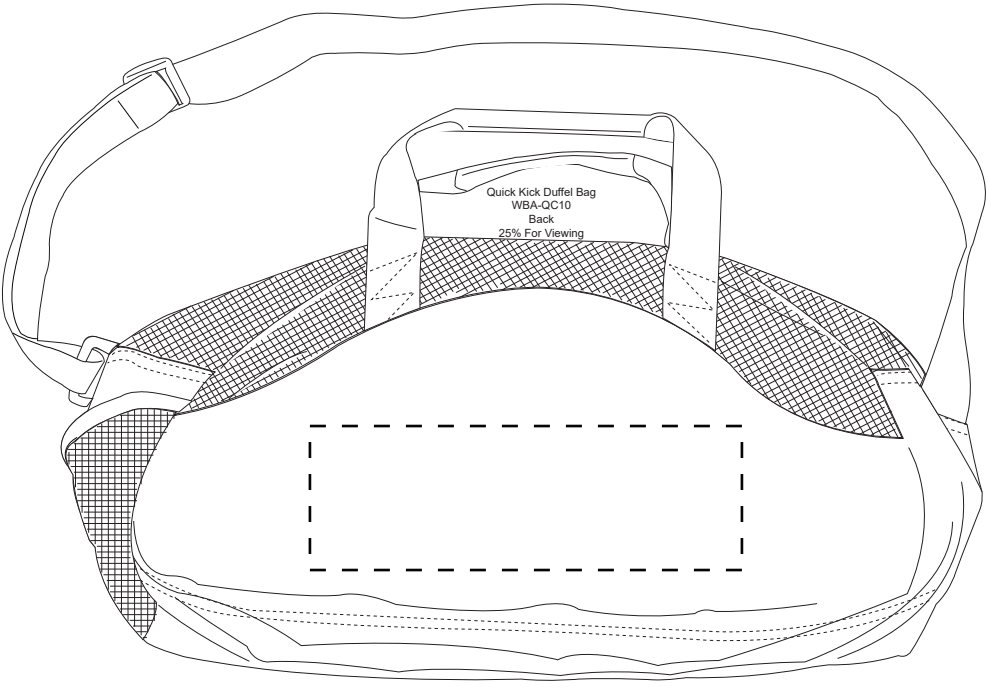

Item Size: 18" x 8" x 9-1/2"
Imprint Areas: 6" x 4" front
9" x 3" back

Item #	Description
WBA-QC10	QUICK KICK DUFFEL BAG

Your artwork will be sized to max imprint area unless otherwise requested. Due to the orientation of some logos, your artwork may be sized smaller than the imprint area listed here or in the catalog to achieve a uniform, non-distorted imprint.