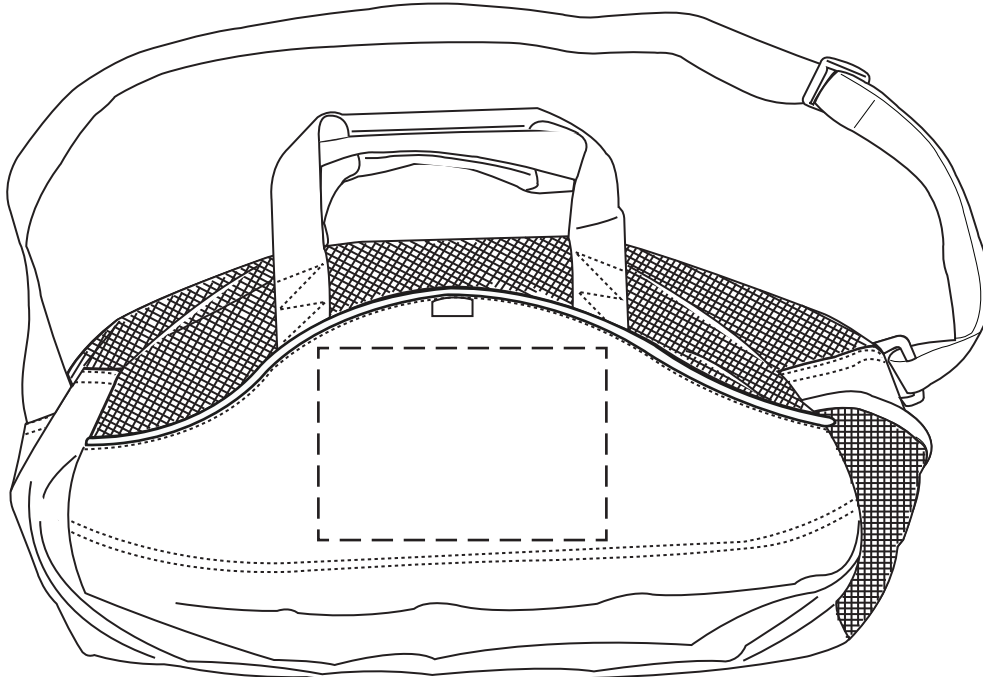

50% FOR VIEWING

6" x 4"

Front or Back

SCREEN or HEAT TRANSFER

9" x 3"

Back - alt

SCREEN

25% FOR VIEWING

Quick Kick Non-Woven/Polyester Duffel Bag

WBA-QC10 - FRONT

Item #	Description
WBA-QC10	Quick Kick Non-Woven/Polyester Duffel Bag

Your artwork will be sized to max imprint area unless otherwise requested. Due to the orientation of some logos, your artwork may be sized smaller than the imprint area listed here or in the catalog to achieve a uniform, non-distorted imprint.