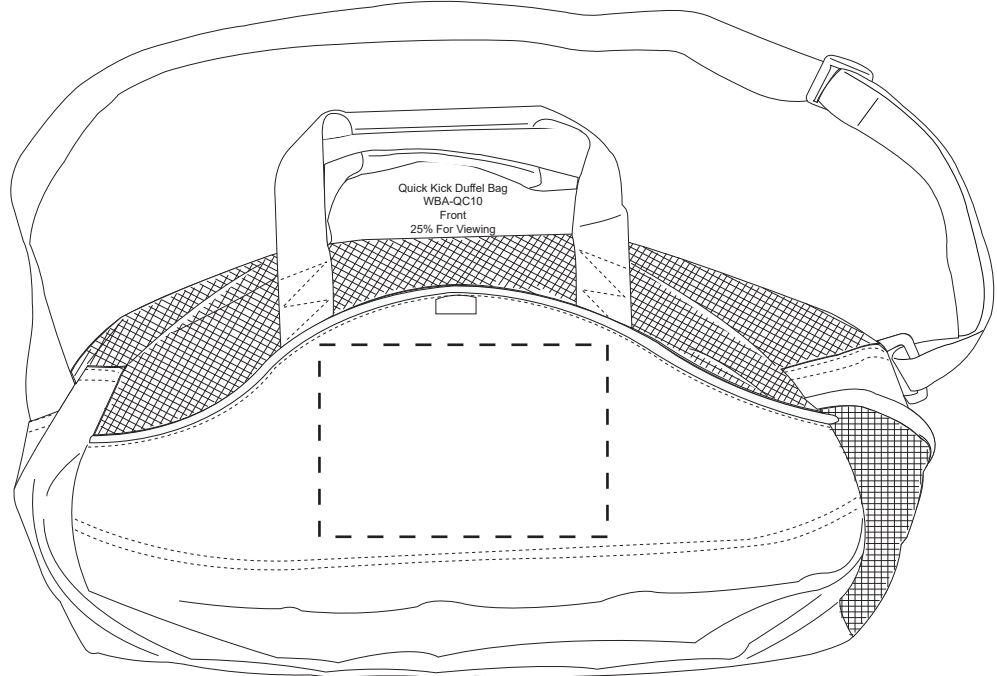

Item Size: 18" x 8" x 9-1/2"
Imprint Areas: 6" x 4" front
9" x 3" back

Item #	Description
WBA-QC10	QUICK KICK DUFFEL BAG

Your artwork will be sized to max imprint area unless otherwise requested. Due to the orientation of some logos, your artwork may be sized smaller than the imprint area listed here or in the catalog to achieve a uniform, non-distorted imprint.