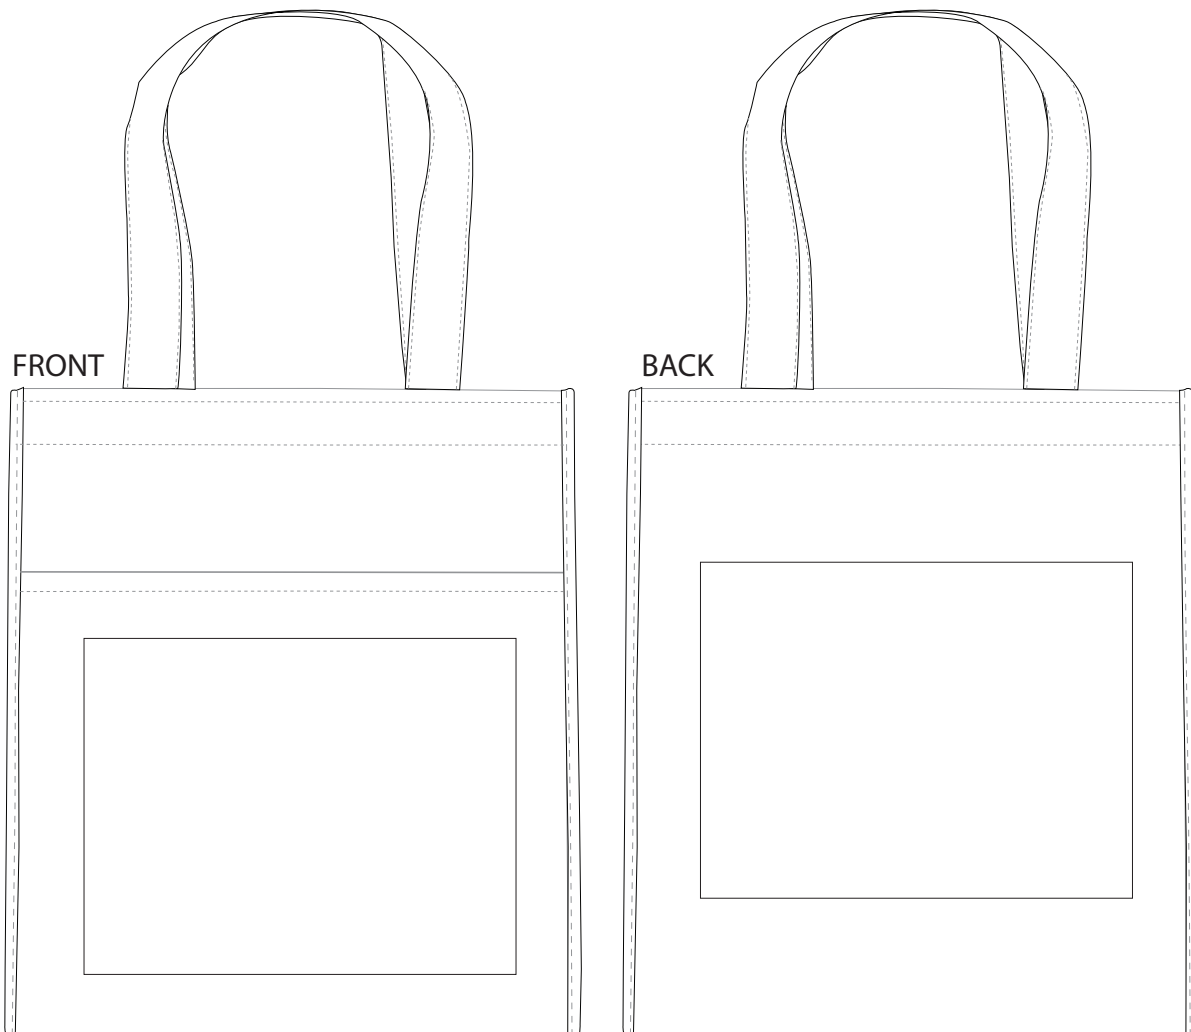

ACTUAL SIZE OF IMPRINT AREAS
9" X 7" FRONT (POCKET)
9" X 7" BACK

TOTE BAG DISPLAYED AT 25% FOR VIEWING.

Item #	Description
WBA-PT09	THE PEAK TOTE BAG WITH POCKET
Your artwork will be sized to max imprint area unless otherwise requested. Due to the orientation of some logos, your artwork may be sized smaller than the imprint area listed here or in the catalog to achieve a uniform, non-distorted imprint.	