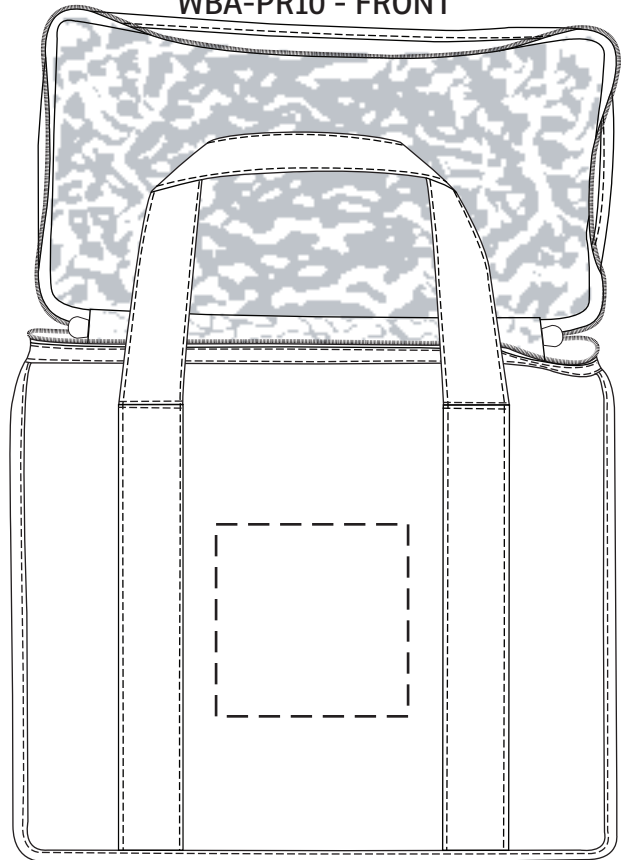

**50% FOR VIEWING**

10" x 4"  
Top

4" x 4"  
Front or Back

**25% FOR VIEWING**  
Picnic RPET Cooler Bag  
WBA-PR10 - TOP

**25% FOR VIEWING**  
Picnic RPET Cooler Bag  
WBA-PR10 - FRONT

Item #	Description
WBA-PR10	Picnic RPET Cooler Bag
Your artwork will be sized to max imprint area unless otherwise requested. Due to the orientation of some logos, your artwork may be sized smaller than the imprint area listed here or in the catalog to achieve a uniform, non-distorted imprint.	