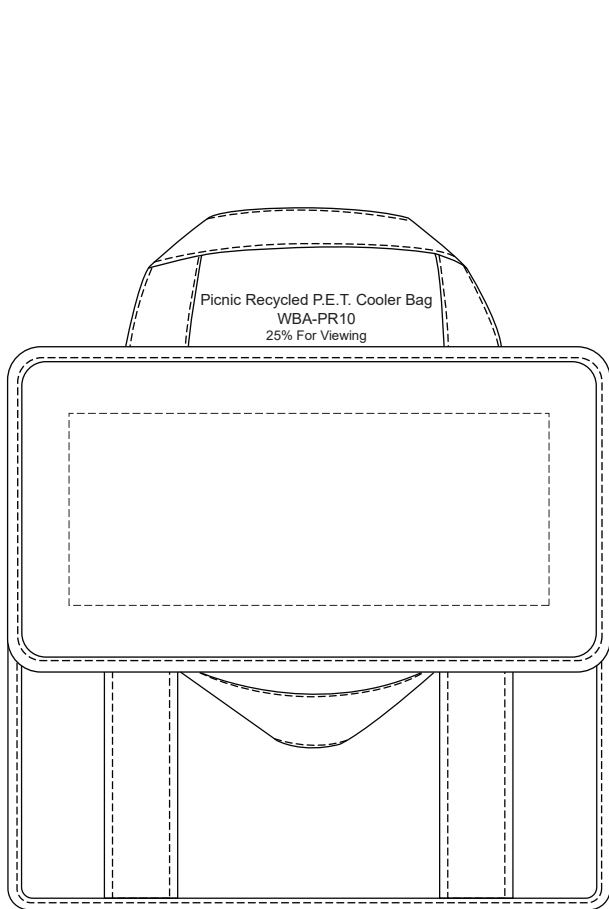

# Imprint Areas: 10”(w) x 4”(h) top 4”(w) x 4”(h) front & back

Item #	Description
WBA-PR10	PICNIC RECYCLED P.E.T. COOLER BAG

Your artwork will be sized to max imprint area unless otherwise requested. Due to the orientation of some logos, your artwork may be sized smaller than the imprint area listed here or in the catalog to achieve a uniform, non-distorted imprint.