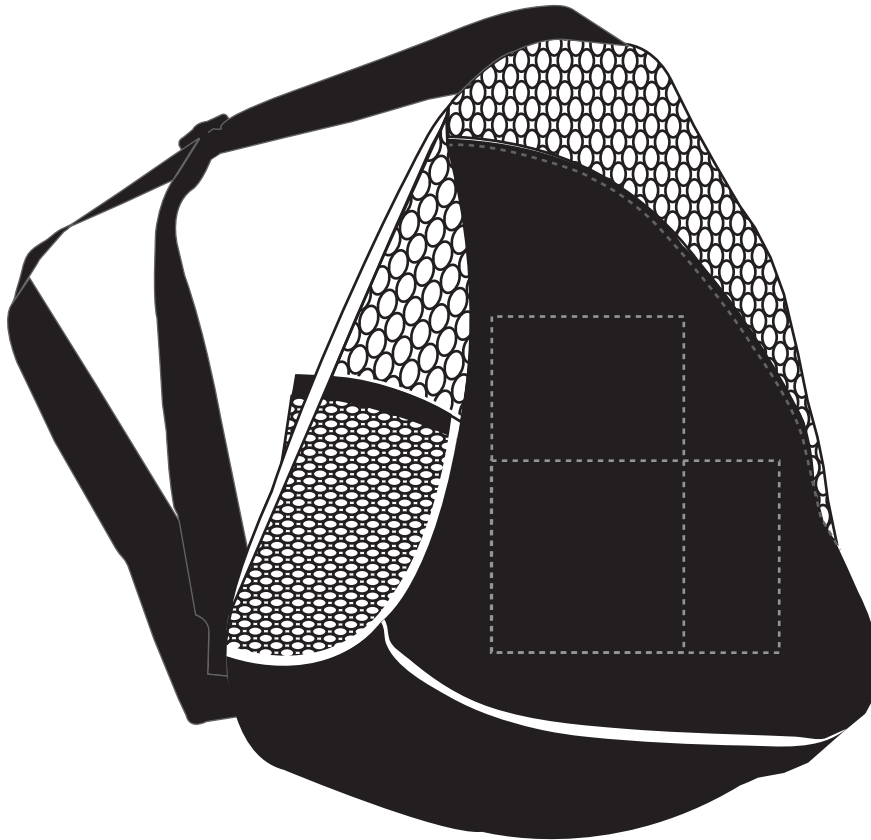

IMPRINT SIZE: 4" W x 7" H (Front)  
OR  
6" x 4" (Front)

Natural Curve Sling Backpack  
25% For Viewing - Front View

Item #	Description
WBA-NC11	Natural Curve Sling Backpack

Your artwork will be sized to max imprint area unless otherwise requested. Due to the orientation of some logos, your artwork may be sized smaller than the imprint area listed here or in the catalog to achieve a uniform, non-distorted imprint.