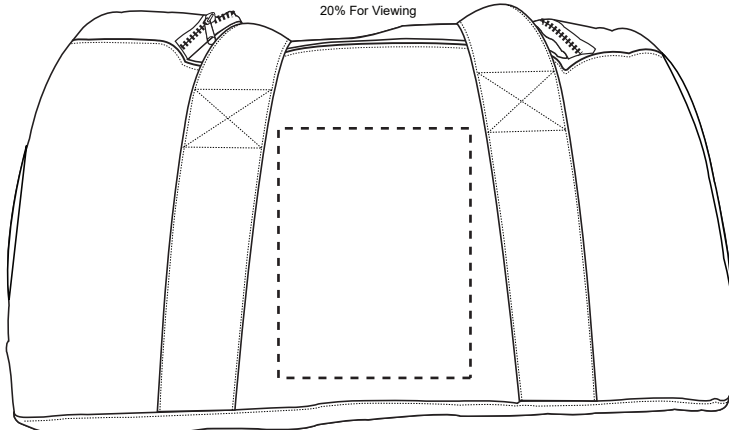

Imprint Areas: 8" x 3-1/2" (front pocket)  
 8" x 5" (top)  
 5" x 6.5" (back)

Marathon Sports Duffle Bag  
 Front  
 20% For Viewing

Marathon Sports Duffle Bag  
 Top  
 20% For Viewing

Marathon Sports Duffle Bag  
 Back  
 20% For Viewing

Item #	Description
WBA-MD10	MARATHON SPORTS DUFFLE BAG

Your artwork will be sized to max imprint area unless otherwise requested. Due to the orientation of some logos, your artwork may be sized smaller than the imprint area listed here or in the catalog to achieve a uniform, non-distorted imprint.