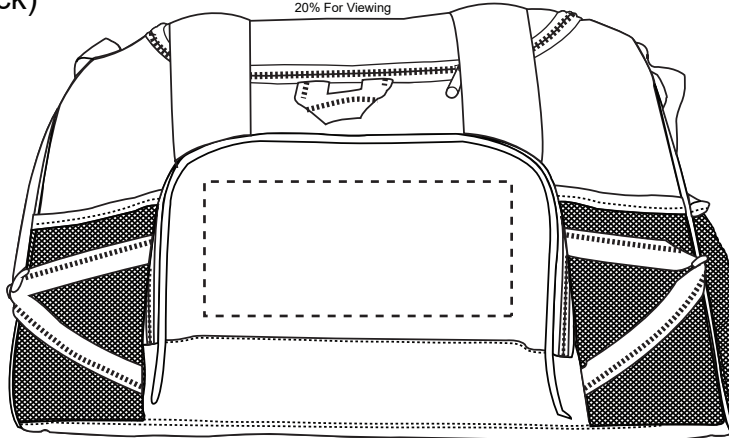

Imprint Areas: 8" x 3-1/2" (front pocket)  
 8" x 5" (top)  
 5" x 6.5" (back)

Marathon Sports Duffle Bag  
 Front  
 20% For Viewing

Marathon Sports Duffle Bag  
 Top  
 20% For Viewing

Marathon Sports Duffle Bag  
 Back  
 20% For Viewing

Item #	Description
WBA-MD10	MARATHON SPORTS DUFFLE BAG

Your artwork will be sized to max imprint area unless otherwise requested. Due to the orientation of some logos, your artwork may be sized smaller than the imprint area listed here or in the catalog to achieve a uniform, non-distorted imprint.