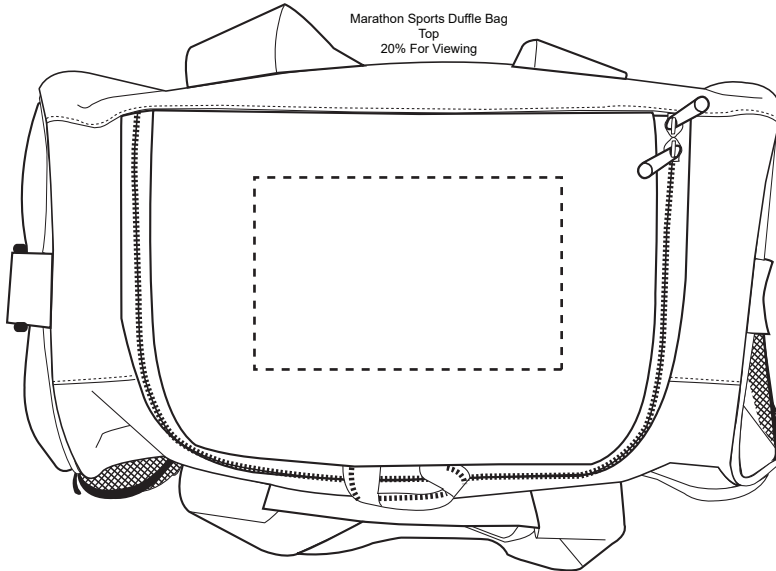

Imprint Areas: 8" x 3-1/2" (front pocket)  
 8" x 5" (top)  
 5" x 6.5" (back)

Marathon Sports Duffle Bag  
 Front  
 20% For Viewing

Marathon Sports Duffle Bag  
 Top  
 20% For Viewing

Marathon Sports Duffle Bag  
 Back  
 20% For Viewing

Item #	Description
WBA-MD10	MARATHON SPORTS DUFFLE BAG

Your artwork will be sized to max imprint area unless otherwise requested. Due to the orientation of some logos, your artwork may be sized smaller than the imprint area listed here or in the catalog to achieve a uniform, non-distorted imprint.