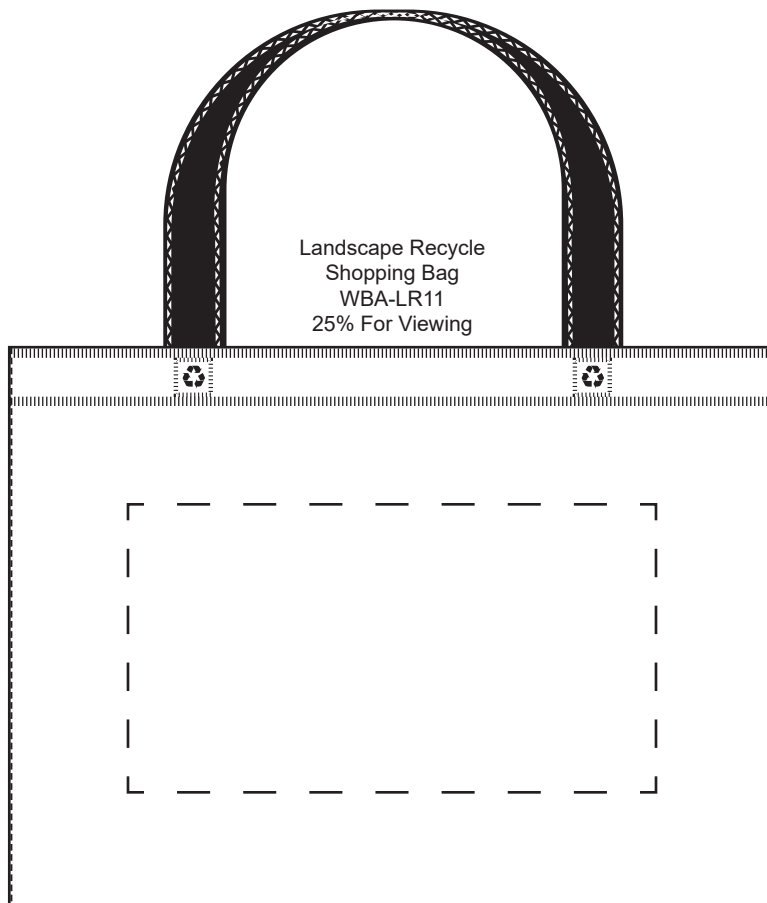

Imprint Areas: 11" x 6" (Front & Back)

Item #	Description
WBA-LR11	LANDSCAPE RECYCLE SHOPPING BAG
Your artwork will be sized to max imprint area unless otherwise requested. Due to the orientation of some logos, your artwork may be sized smaller than the imprint area listed here or in the catalog to achieve a uniform, non-distorted imprint.	