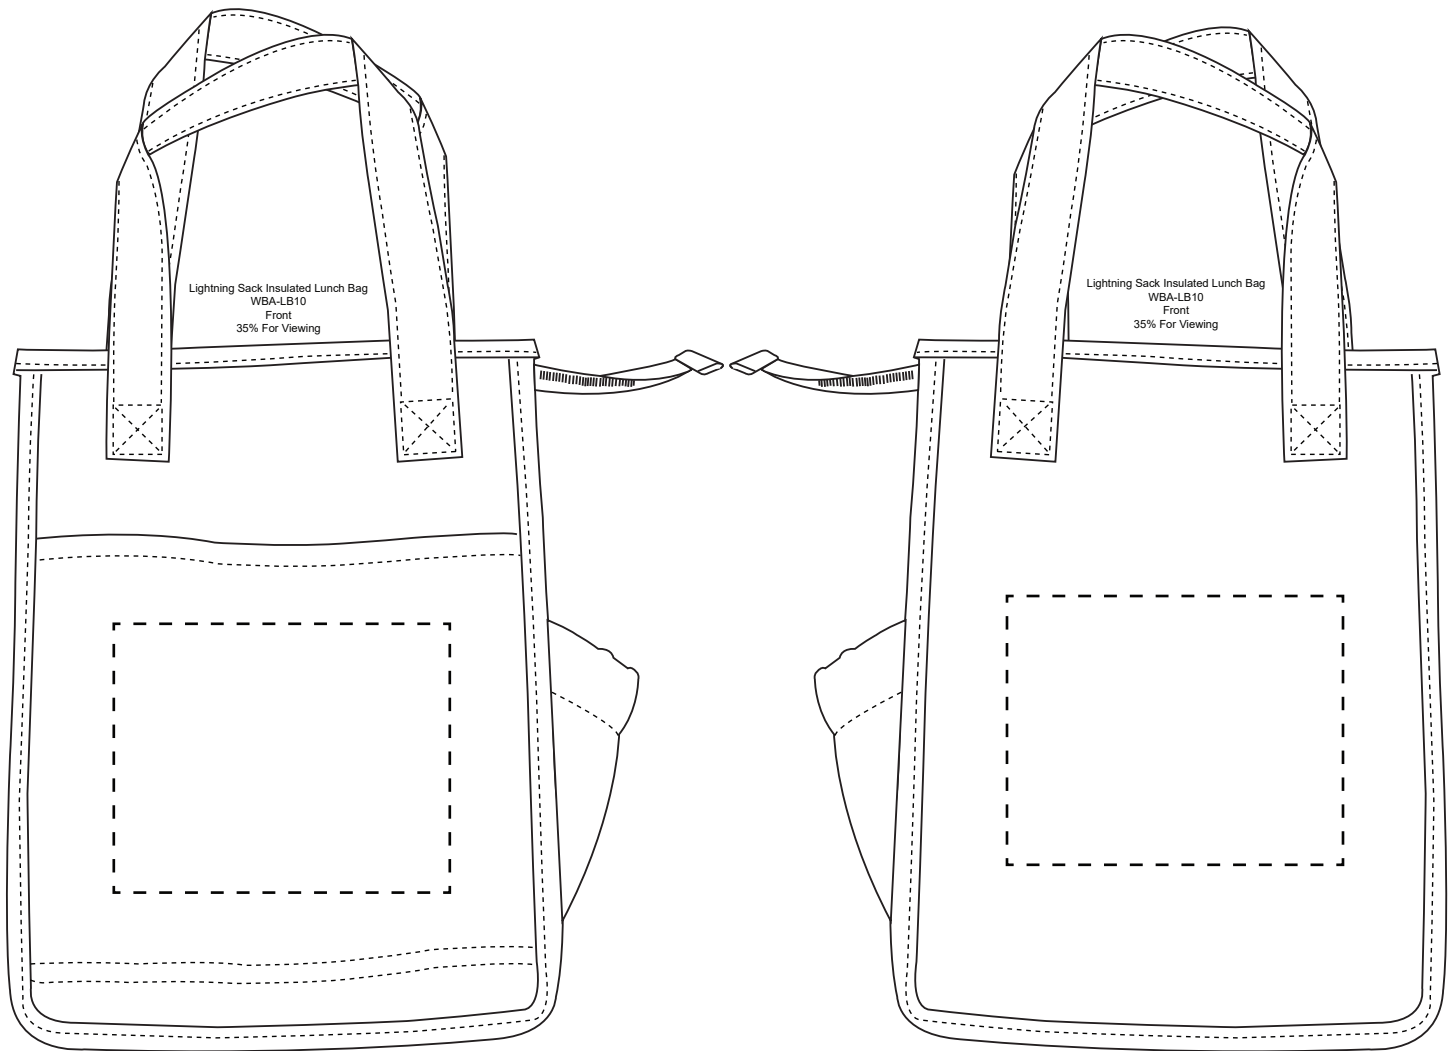

Item Size: 8" x 10" x 4"
Imprint Areas: 5" x 4" front & back

Item #	Description
WBA-LB10	LIGHTNING SACK INSULATED LUNCH BAG
Your artwork will be sized to max imprint area unless otherwise requested. Due to the orientation of some logos, your artwork may be sized smaller than the imprint area listed here or in the catalog to achieve a uniform, non-distorted imprint.	