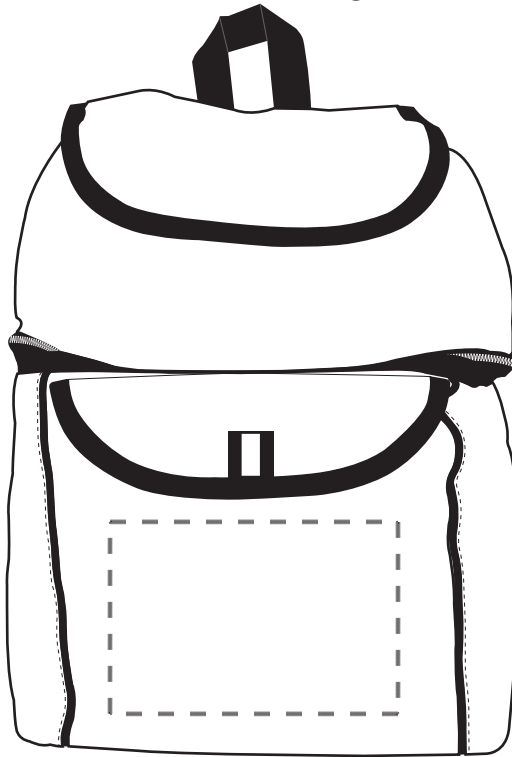

Actual Imprint Size:
6" x 4" Front

Journey Cooler Backpack
WBA-JC12
25% For Viewing

Item #	Description
WBA-JC12	JOURNEY COOLER BACKPACK
Your artwork will be sized to max imprint area unless otherwise requested. Due to the orientation of some logos, your artwork may be sized smaller than the imprint area listed here or in the catalog to achieve a uniform, non-distorted imprint.	