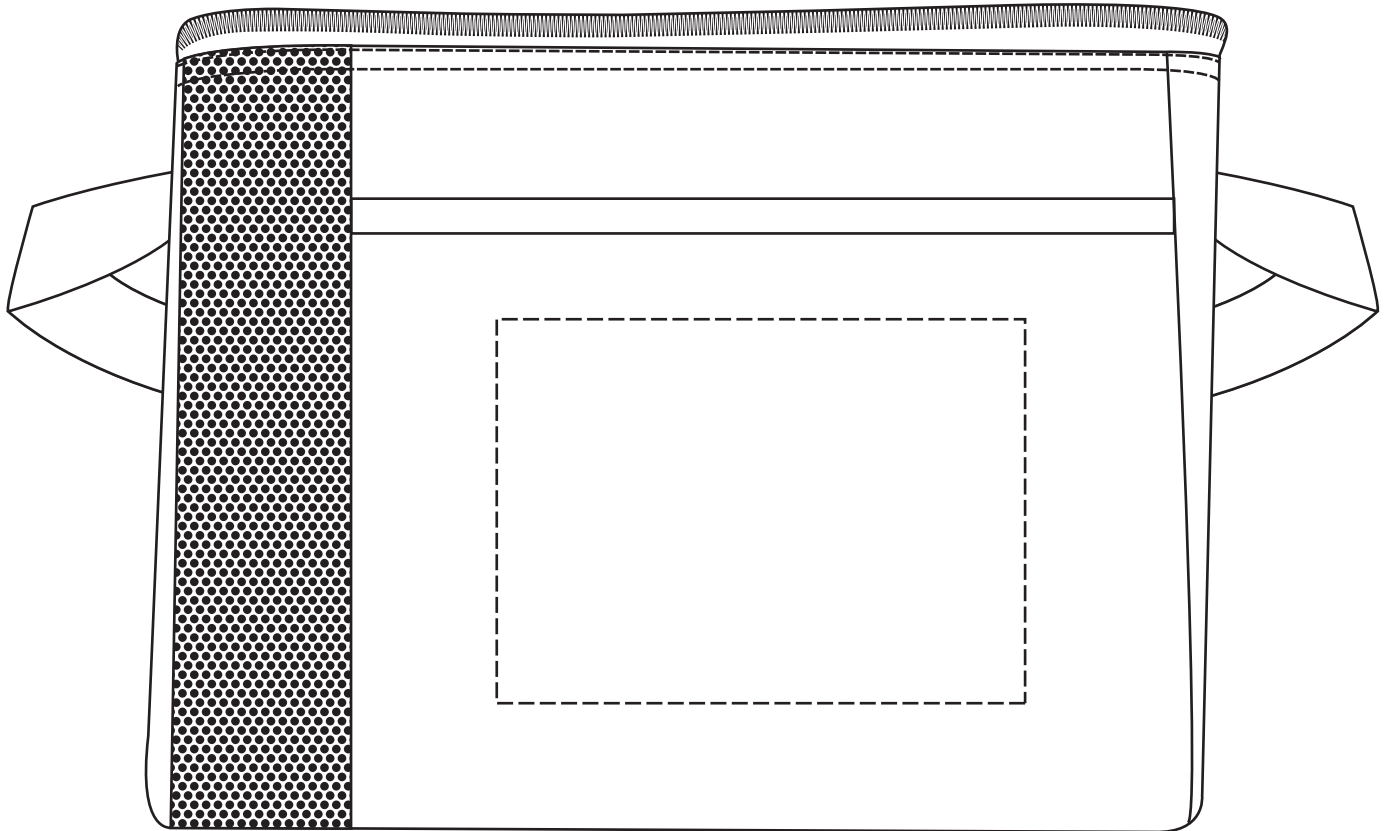

Greystone Square Cooler Bag  
 WBA-GS18  
 50% For Viewing  
 Top

Greystone Square Cooler Bag  
 WBA-GS18  
 50% For Viewing  
 Front

Item #	Description
WBA-GS18	GREYSTONE SQUARE COOLER BAG

Your artwork will be sized to max imprint area unless otherwise requested. Due to the orientation of some logos, your artwork may be sized smaller than the imprint area listed here or in the catalog to achieve a uniform, non-distorted imprint.