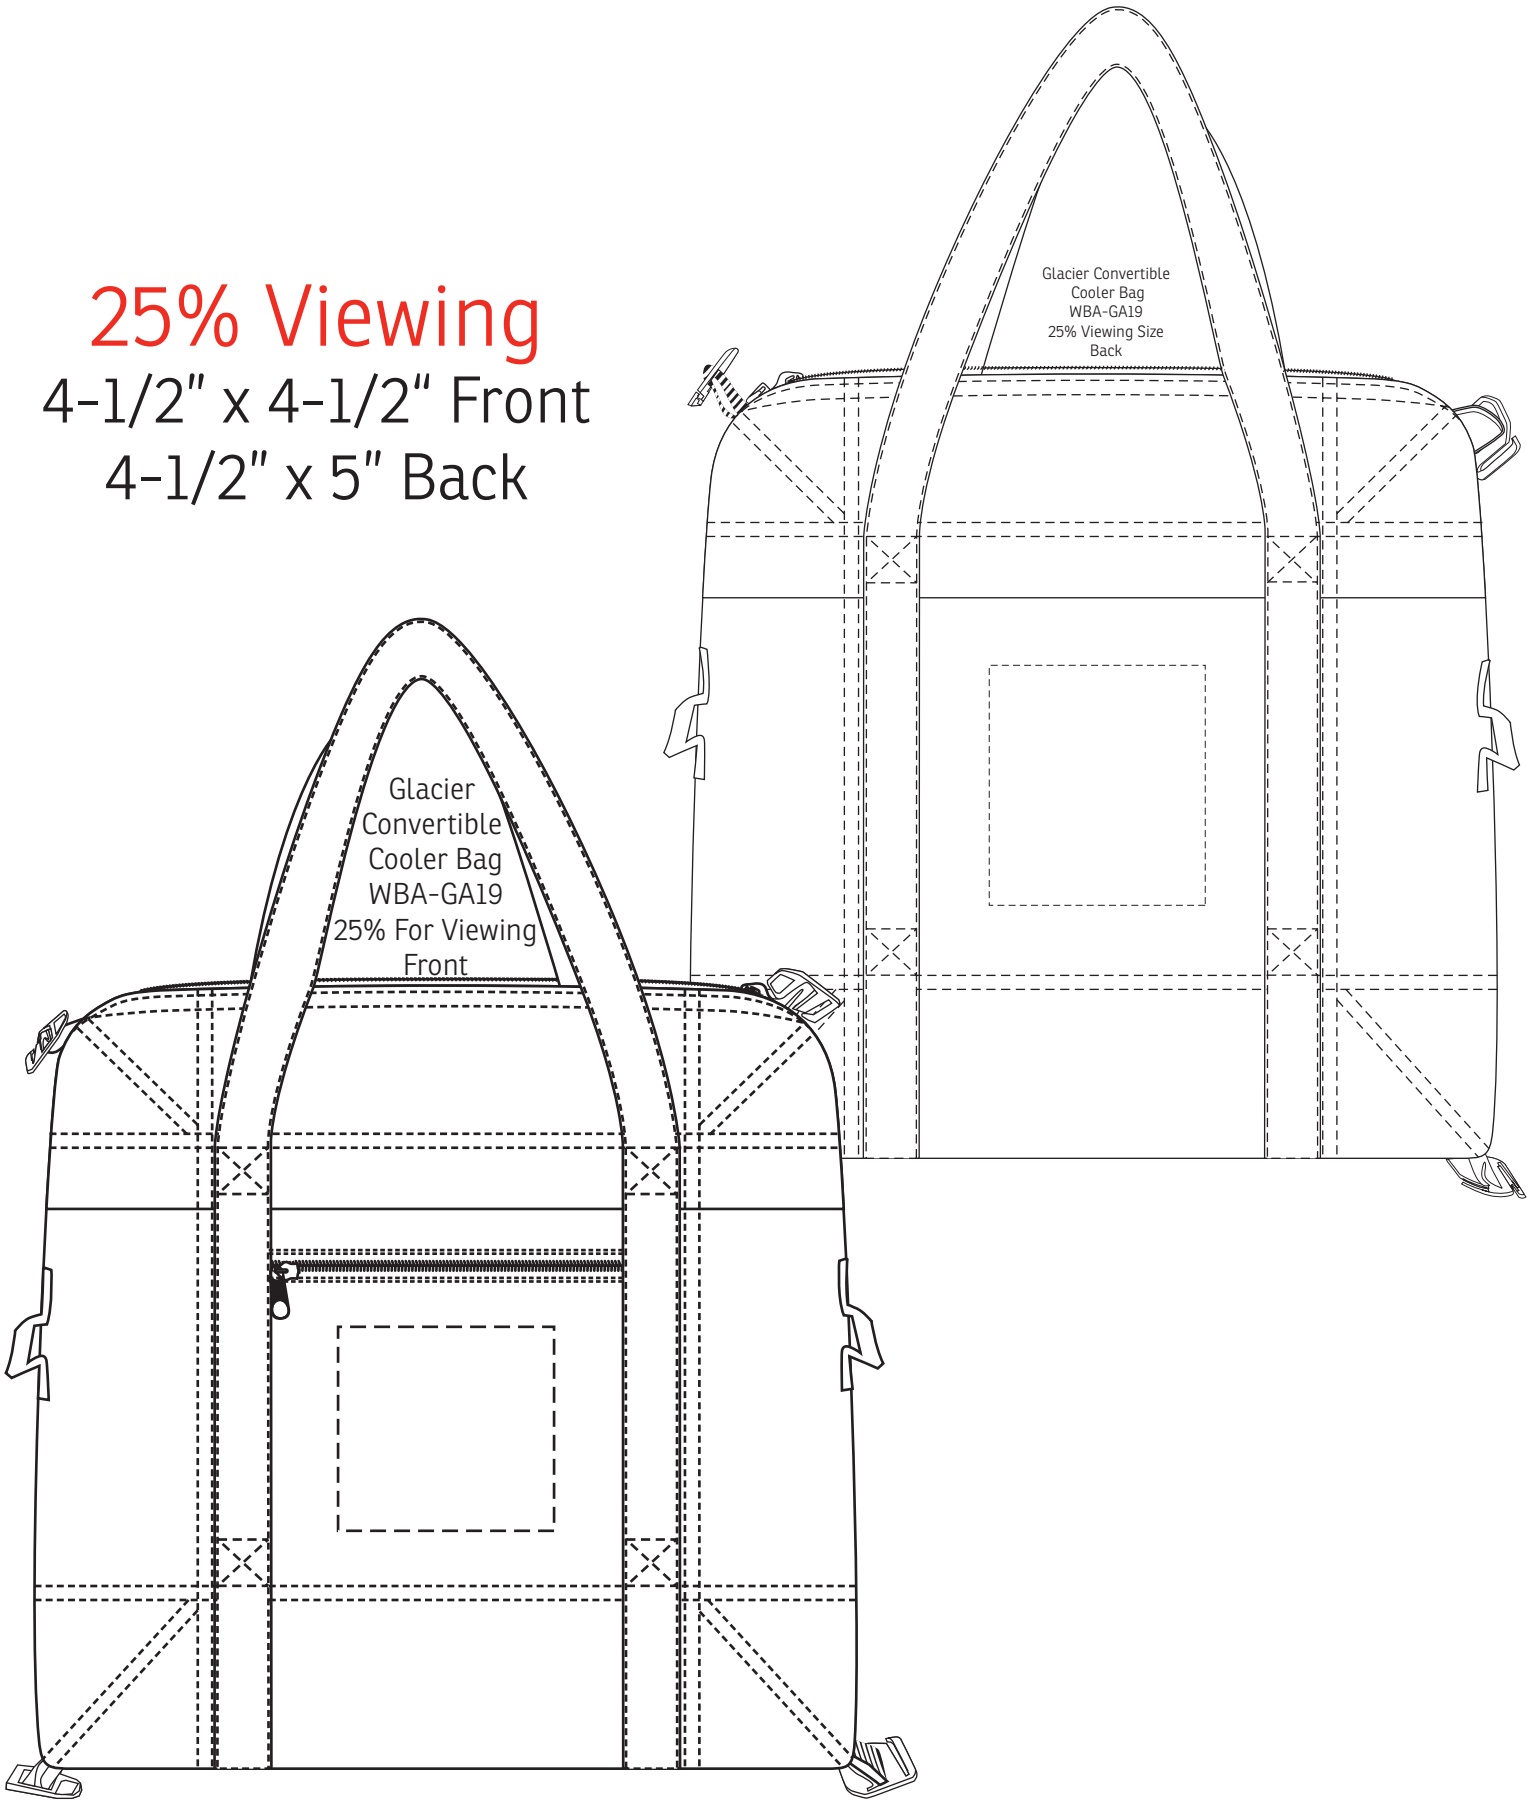

25% Viewing

4-1/2" x 4-1/2" Front

4-1/2" x 5" Back

Item #	Description
WBA-GA19	Glacier Convertible Cooler Bag
Your artwork will be sized to max imprint area unless otherwise requested. Due to the orientation of some logos, your artwork may be sized smaller than the imprint area listed here or in the catalog to achieve a uniform, non-distorted imprint.	