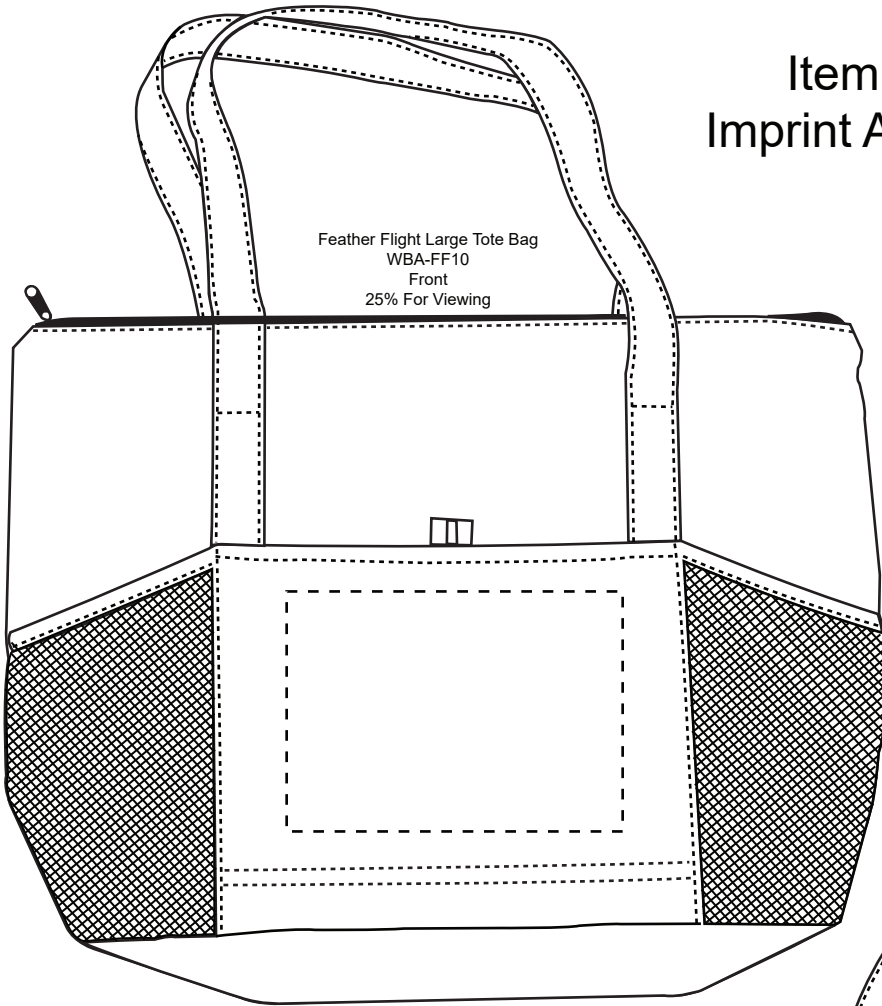

Item Size: 19" x 14-1/2" x 3"
 Imprint Areas: 7" x 5" (front pocket)
 7" x 6-1/2" (back)

Item #	Description
WBA-FF10	FEATHER FLIGHT LARGE TOTE BAG

Your artwork will be sized to max imprint area unless otherwise requested. Due to the orientation of some logos, your artwork may be sized smaller than the imprint area listed here or in the catalog to achieve a uniform, non-distorted imprint.