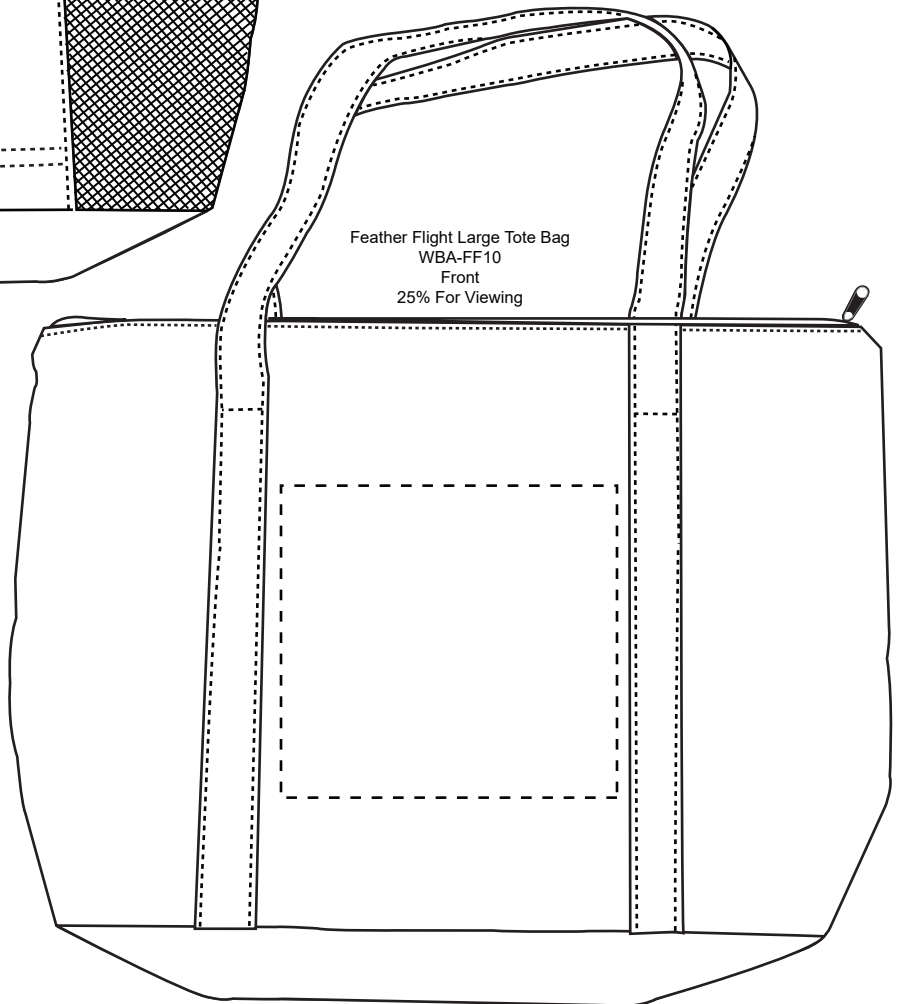

Item Size: 19" x 14-1/2" x 3"
 Imprint Areas: 7" x 5" (front pocket)
 7" x 6-1/2" (back)

Item #	Description
WBA-FF10	FEATHER FLIGHT LARGE TOTE BAG

Your artwork will be sized to max imprint area unless otherwise requested. Due to the orientation of some logos, your artwork may be sized smaller than the imprint area listed here or in the catalog to achieve a uniform, non-distorted imprint.