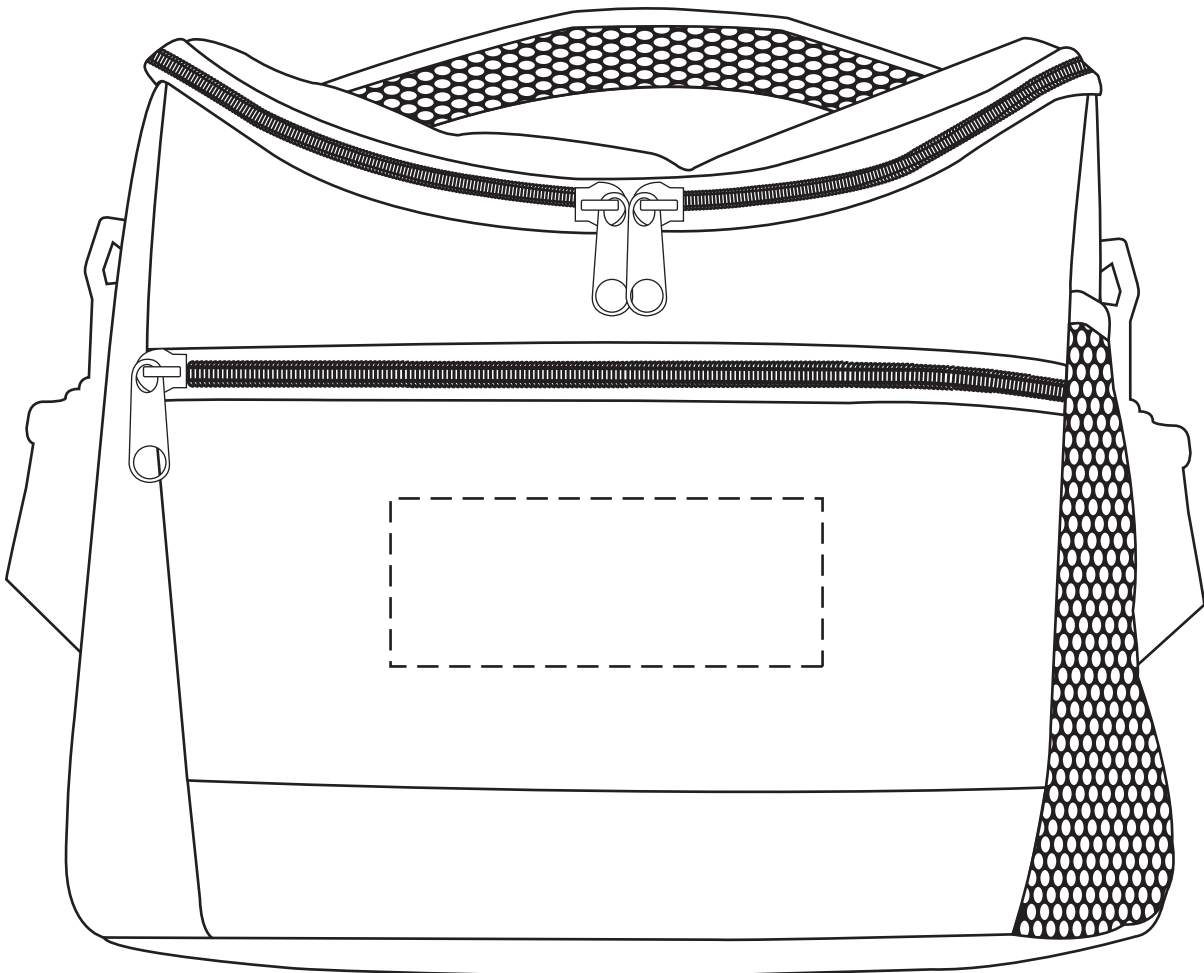

4-1/2" x 1-3/4"

**50% FOR VIEWING**

Festival Cooler Bag  
WBA-FE24 - FRONT

Item #	Description
WBA-FE24	Festival Cooler Bag

Your artwork will be sized to max imprint area unless otherwise requested. Due to the orientation of some logos, your artwork may be sized smaller than the imprint area listed here or in the catalog to achieve a uniform, non-distorted imprint.