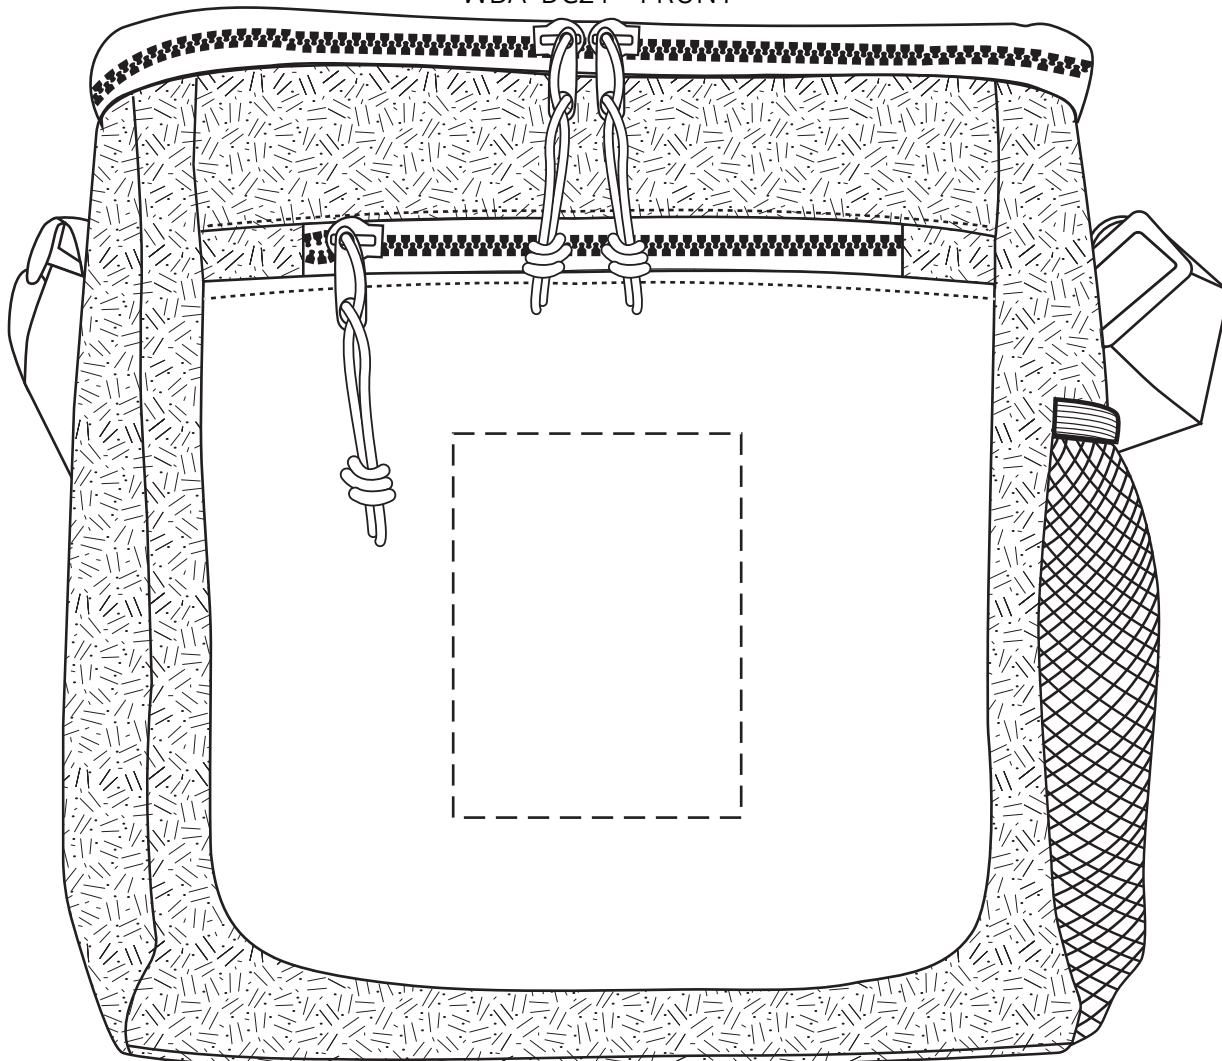

**50% FOR VIEWING**

**50% FOR VIEWING**

Dove Cooler Bag  
WBA-DC24 - FRONT

Item #	Description
WBA-DC24	Dove Cooler Bag

Your artwork will be sized to max imprint area unless otherwise requested. Due to the orientation of some logos, your artwork may be sized smaller than the imprint area listed here or in the catalog to achieve a uniform, non-distorted imprint.