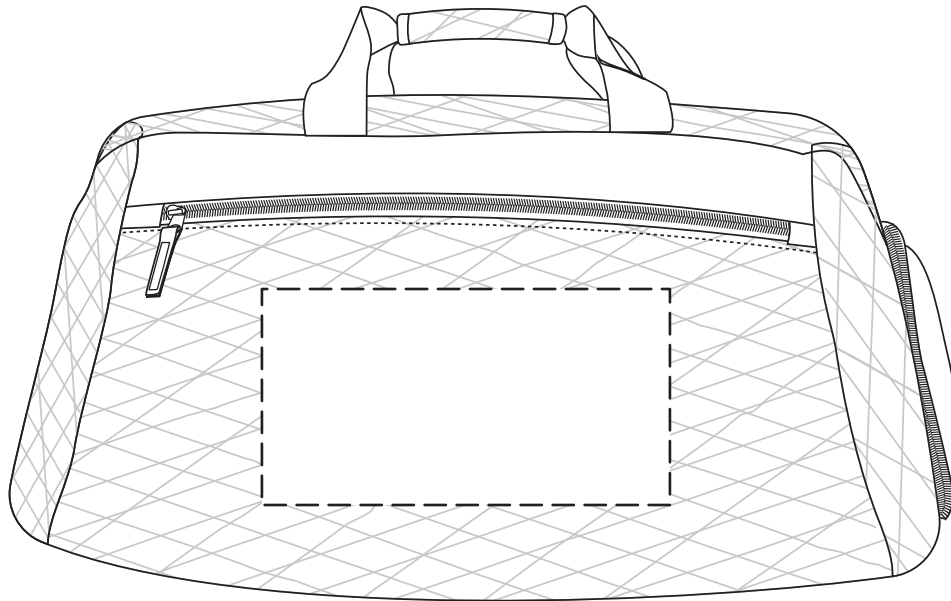

# 75% FOR VIEWING

8-1/2" x 4-1/2" Front (SCREEN or HEAT TRANSFER)

# 25% FOR VIEWING

Diamondback Travel Duffel  
WBA-DB23 - FRONT

Item #	Description
WBA-DB23	Diamondback Travel Duffel

Your artwork will be sized to max imprint area unless otherwise requested. Due to the orientation of some logos, your artwork may be sized smaller than the imprint area listed here or in the catalog to achieve a uniform, non-distorted imprint.