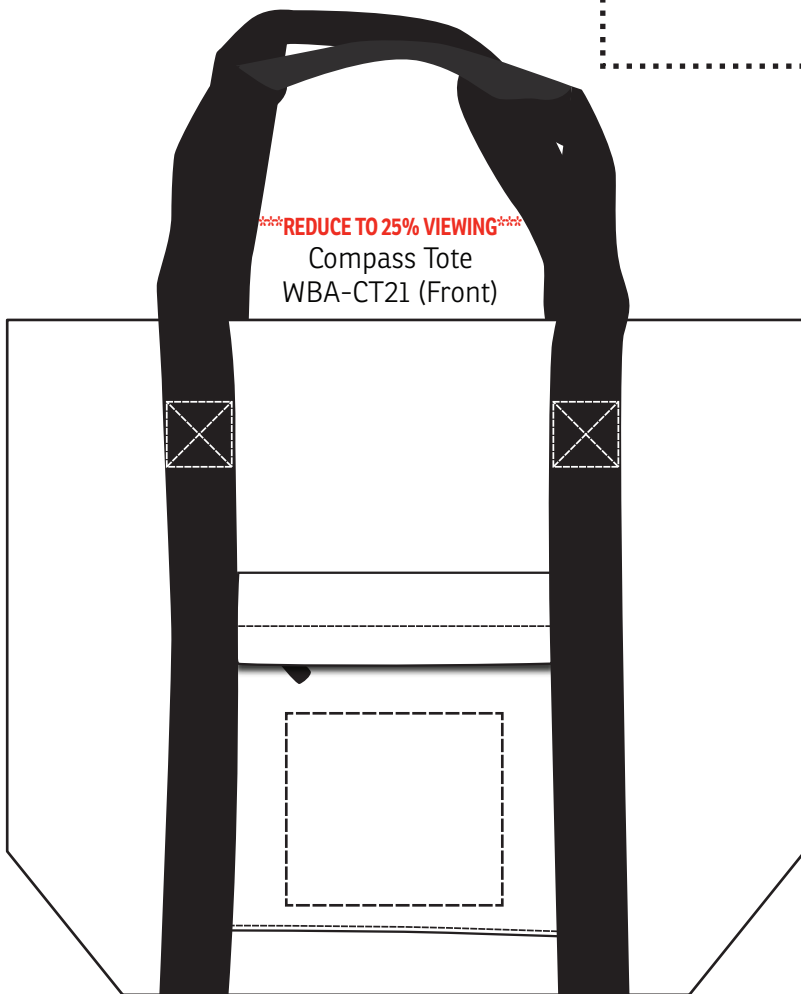

ACTUAL SIZE

4-1/2" x 4"  
Front

Item #	Description
WBA-CT21	Compass Tote
Your artwork will be sized to max imprint area unless otherwise requested. Due to the orientation of some logos, your artwork may be sized smaller than the imprint area listed here or in the catalog to achieve a uniform, non-distorted imprint.	