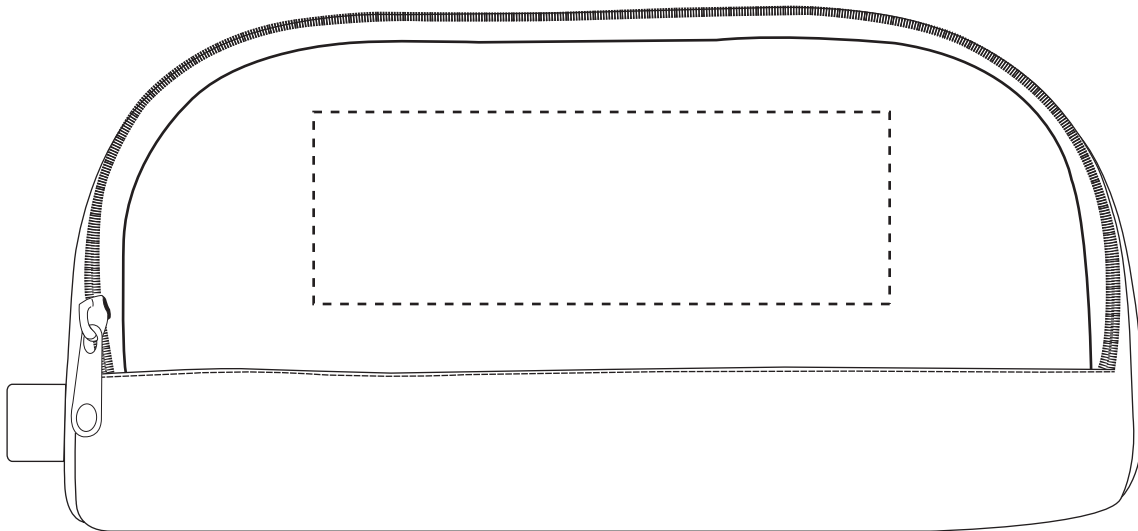

Imprint Size: 6" x 2" Back ONLY

Coastal Toiletry Bag
Back (50% For Viewing)

Item #	Description
WBA-CT11	COASTAL TOILETRY BAG
Your artwork will be sized to max imprint area unless otherwise requested. Due to the orientation of some logos, your artwork may be sized smaller than the imprint area listed here or in the catalog to achieve a uniform, non-distorted imprint.	