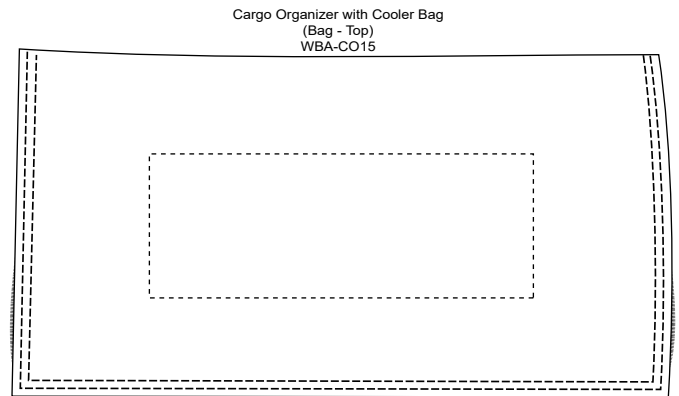

LAYOUT SHOWN AT 50% OF SIZE

LAYOUT SHOWN AT 25% OF SIZE

Item #	Description
WBA-CO15	Cargo Organizer with Cooler Bag
Your artwork will be sized to max imprint area unless otherwise requested. Due to the orientation of some logos, your artwork may be sized smaller than the imprint area listed here or in the catalog to achieve a uniform, non-distorted imprint.	