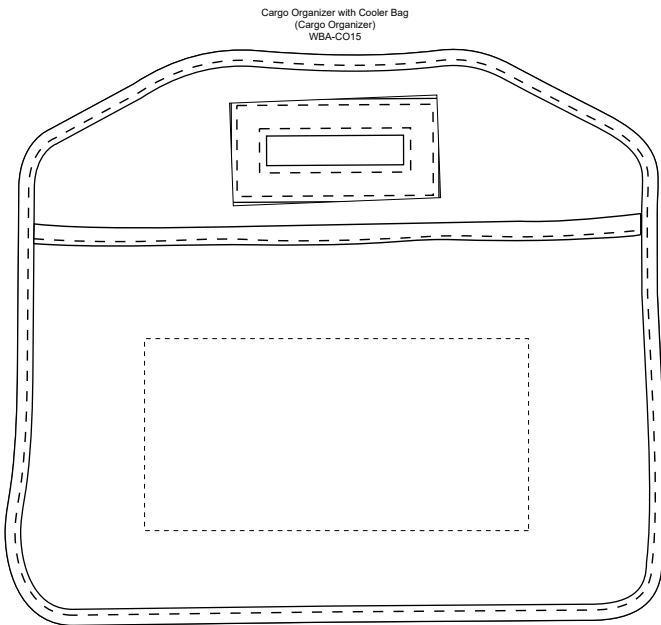

LAYOUT SHOWN AT 50% OF SIZE

LAYOUT SHOWN AT 25% OF SIZE

Item #	Description
WBA-CO15	Cargo Organizer with Cooler Bag
Your artwork will be sized to max imprint area unless otherwise requested. Due to the orientation of some logos, your artwork may be sized smaller than the imprint area listed here or in the catalog to achieve a uniform, non-distorted imprint.	