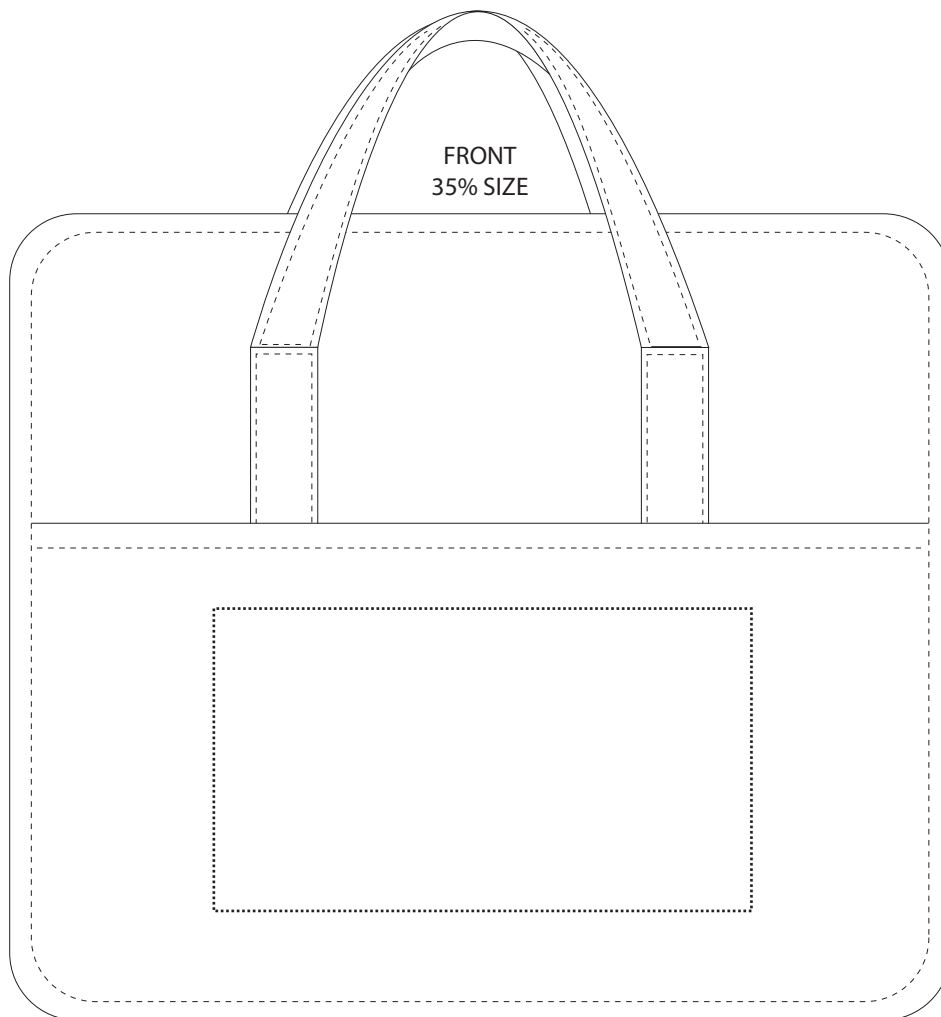

IMPRINT AREA: 8 X 4-1/2

Item #	Description
WBA-CO12	PAYLOAD CARGO ORGANIZER
Your artwork will be sized to max imprint area unless otherwise requested. Due to the orientation of some logos, your artwork may be sized smaller than the imprint area listed here or in the catalog to achieve a uniform, non-distorted imprint.	