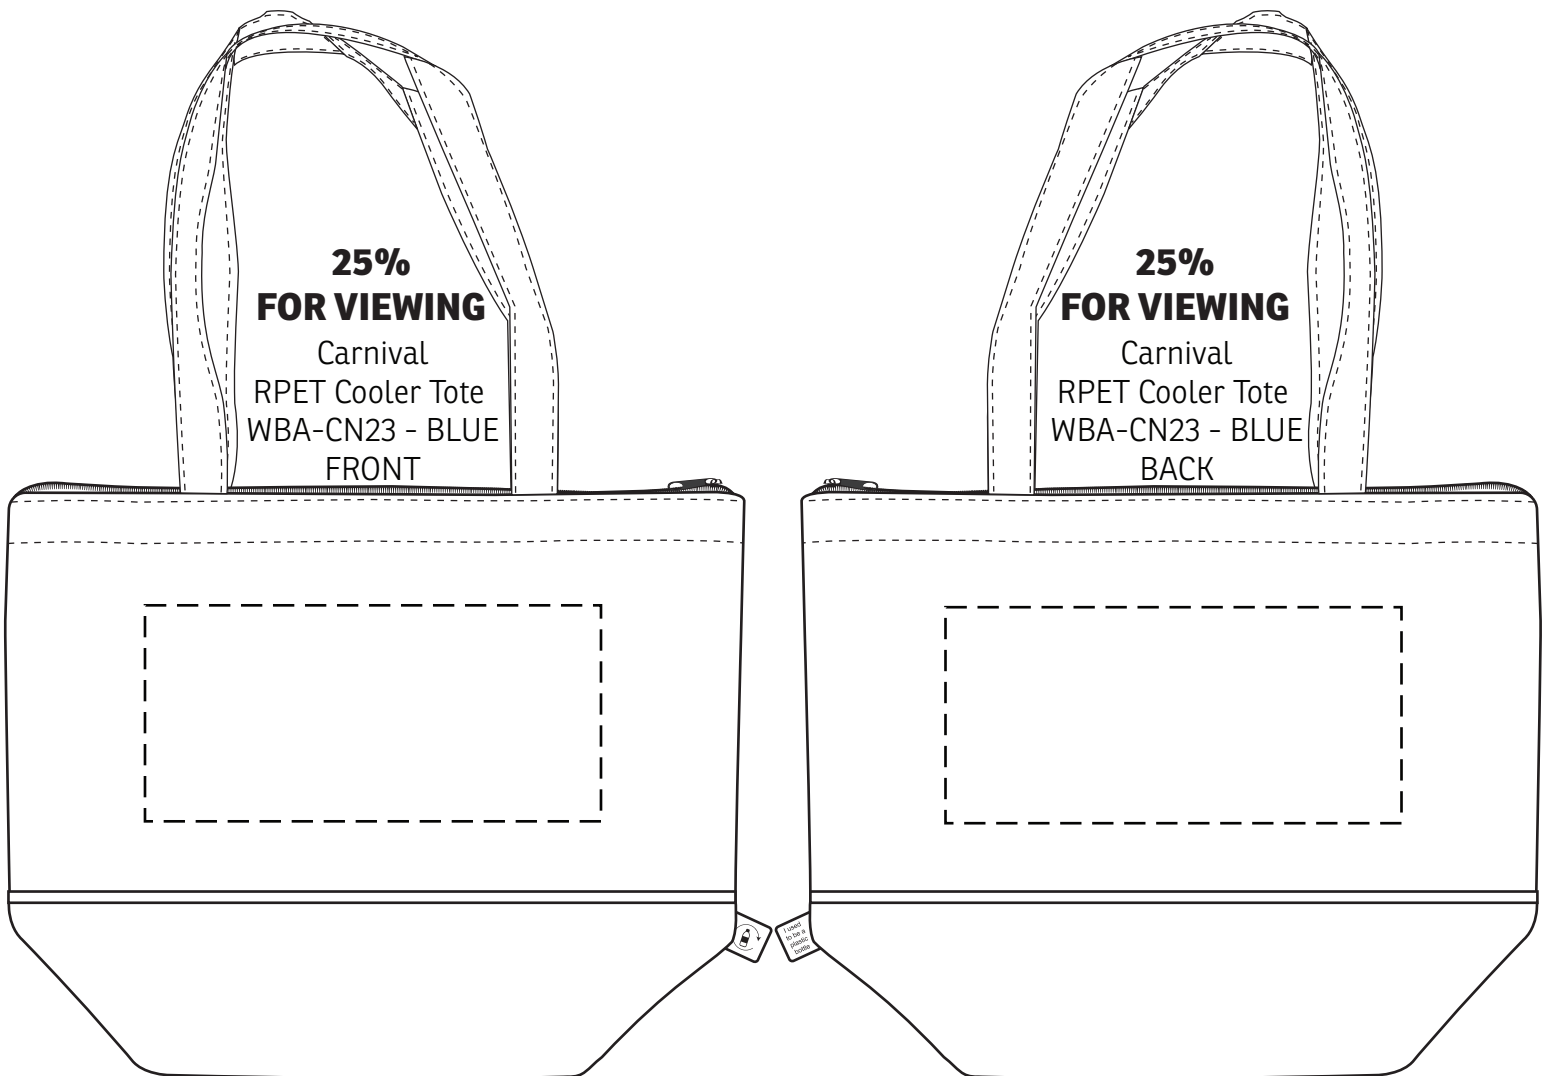

50% FOR VIEWING

9-1/2" x 4-1/2" Either Side (SCREEN) One Color Only

Item #	Description
WBA-CN23	Carnival RPET Cooler Tote

Your artwork will be sized to max imprint area unless otherwise requested. Due to the orientation of some logos, your artwork may be sized smaller than the imprint area listed here or in the catalog to achieve a uniform, non-distorted imprint.