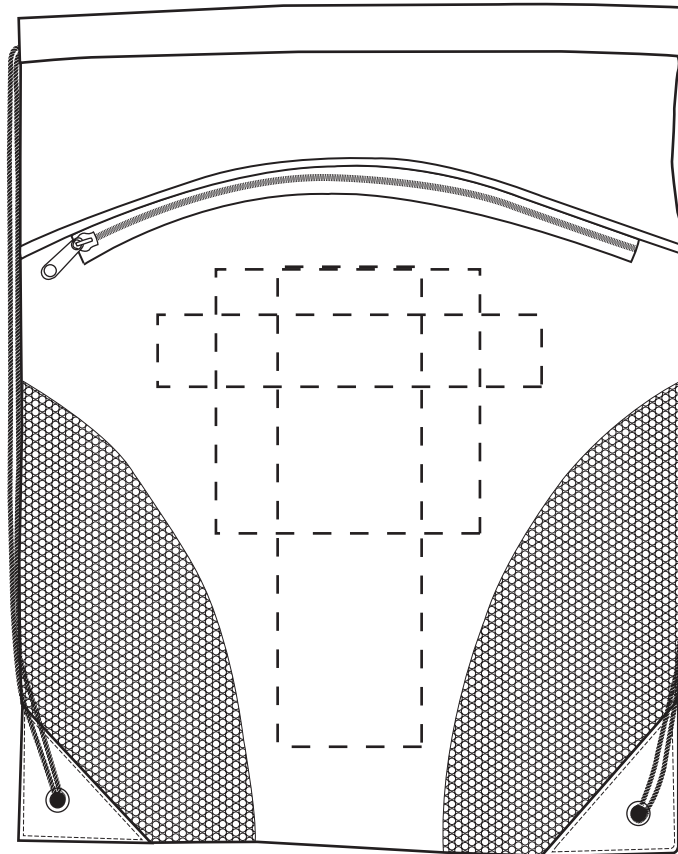

Imprint Areas:
5-1/2" x 5-1/2" Under the Zipper
3" x 10" vertical (optional)
8" x 1-1/2" horizontal (optional)

Cyclone Mesh Curve Drawstring Backpack
WBA-CM12
25% For Viewing
Front

Item #	Description
WBA-CM12	CYCLONE MESH CURVE DRAWSTRING BACKPACK
Your artwork will be sized to max imprint area unless otherwise requested. Due to the orientation of some logos, your artwork may be sized smaller than the imprint area listed here or in the catalog to achieve a uniform, non-distorted imprint.	