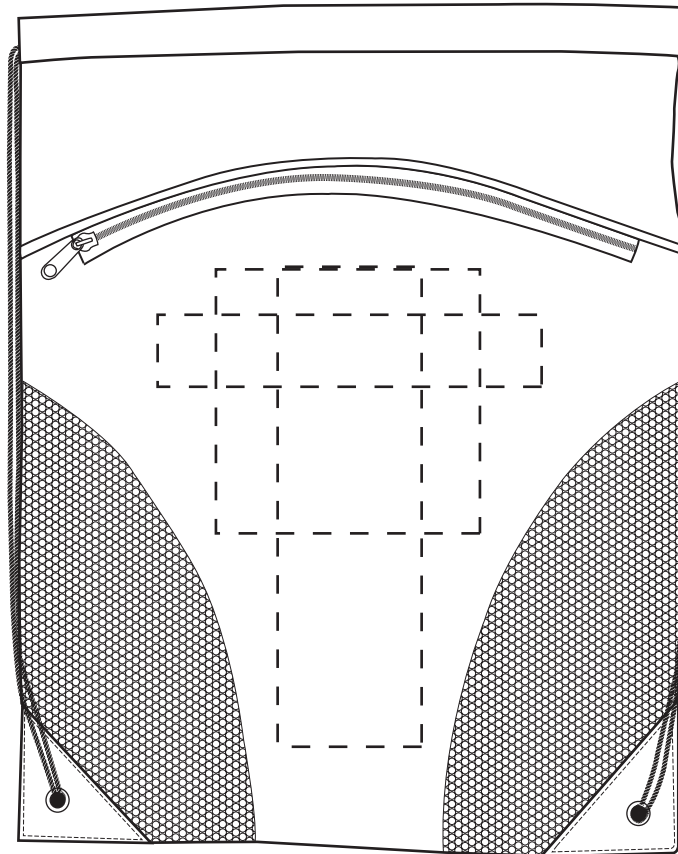

Imprint Areas:  
5-1/2" x 5-1/2" Under the Zipper  
3" x 10" vertical (optional)  
8" x 1-1/2" horizontal (optional)

Cyclone Mesh Curve Polyester Drawstring Backpack  
WBA-CM12  
25% For Viewing  
Front

Item #	Description
WBA-CM12	CYCLONE MESH CURVE POLYESTER DRAWSTRING BACKPACK
Your artwork will be sized to max imprint area unless otherwise requested. Due to the orientation of some logos, your artwork may be sized smaller than the imprint area listed here or in the catalog to achieve a uniform, non-distorted imprint.	