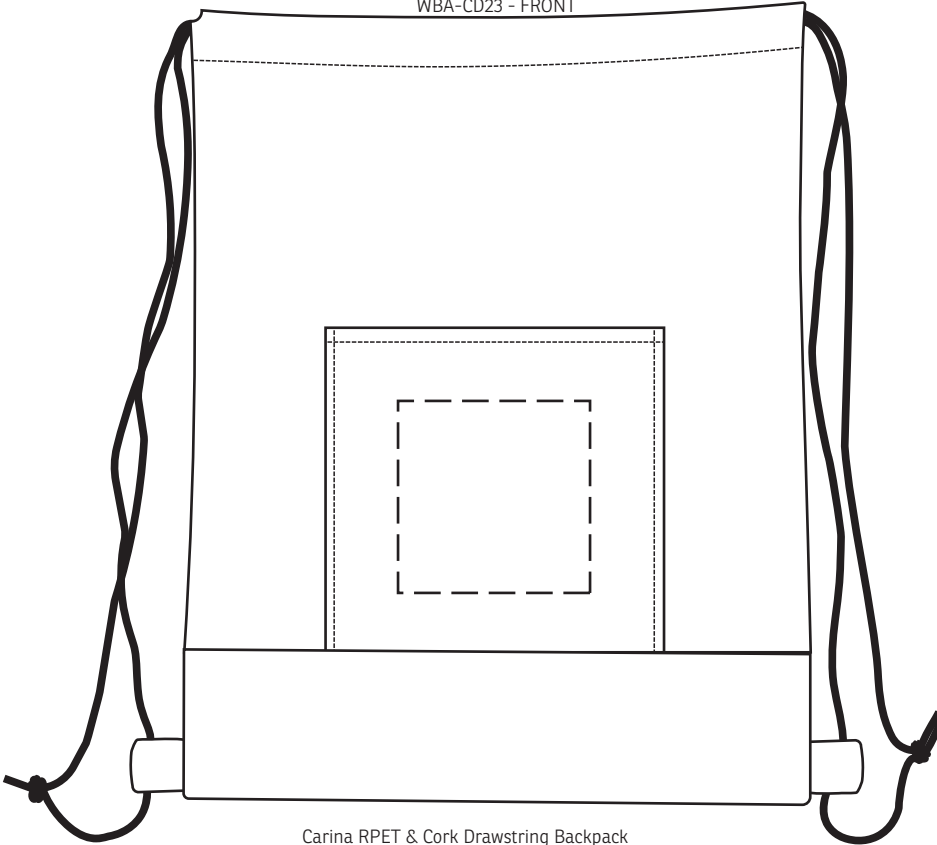

25% FOR VIEWING

Carina RPET & Cork Drawstring Backpack
WBA-CD23 - FRONT

Carina RPET & Cork Drawstring Backpack
WBA-CD23 - BACK - HEAT TRANSFER

Item #	Description
WBA-CD23	Carina RPET & Cork Drawstring Backpack

Your artwork will be sized to max imprint area unless otherwise requested. Due to the orientation of some logos, your artwork may be sized smaller than the imprint area listed here or in the catalog to achieve a uniform, non-distorted imprint.