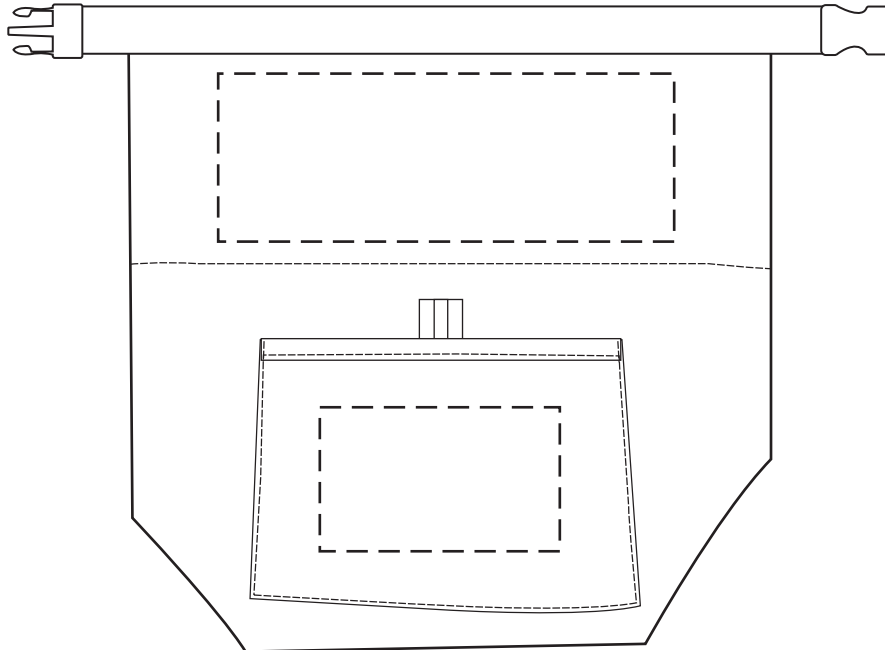

50% For Viewing

5" x 3" pocket

DEFAULT

50% For Viewing

9-1/2" x 3-1/2" above pocket

25% For Viewing

Bellevue Heathered Polyester
Insulated Lunch Tote
WBA-BT18
Front

Item #	Description
WBA-BT18	Bellevue Heathered Polyester Insulated Lunch Tote

Your artwork will be sized to max imprint area unless otherwise requested. Due to the orientation of some logos, your artwork may be sized smaller than the imprint area listed here or in the catalog to achieve a uniform, non-distorted imprint.