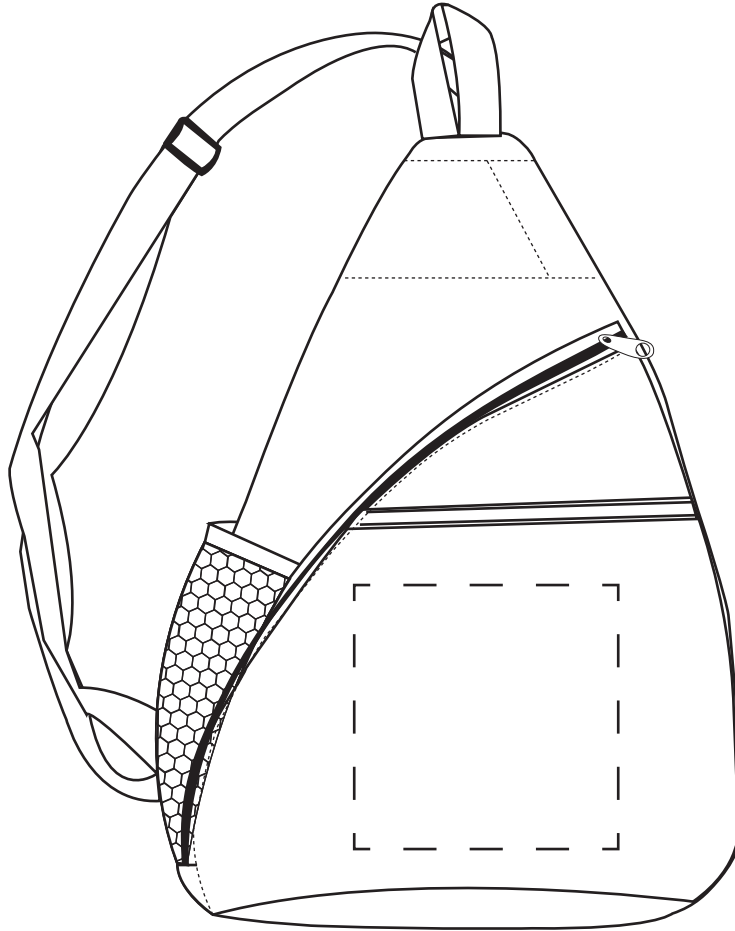

Actual Imprint Size: 5-1/2" x 5-1/2"

SHOWN AT 25% OF ACTUAL SIZE

Item #	Description
WBA-BD12	BUSY DAY SLING BACKPACK
Your artwork will be sized to max imprint area unless otherwise requested. Due to the orientation of some logos, your artwork may be sized smaller than the imprint area listed here or in the catalog to achieve a uniform, non-distorted imprint.	