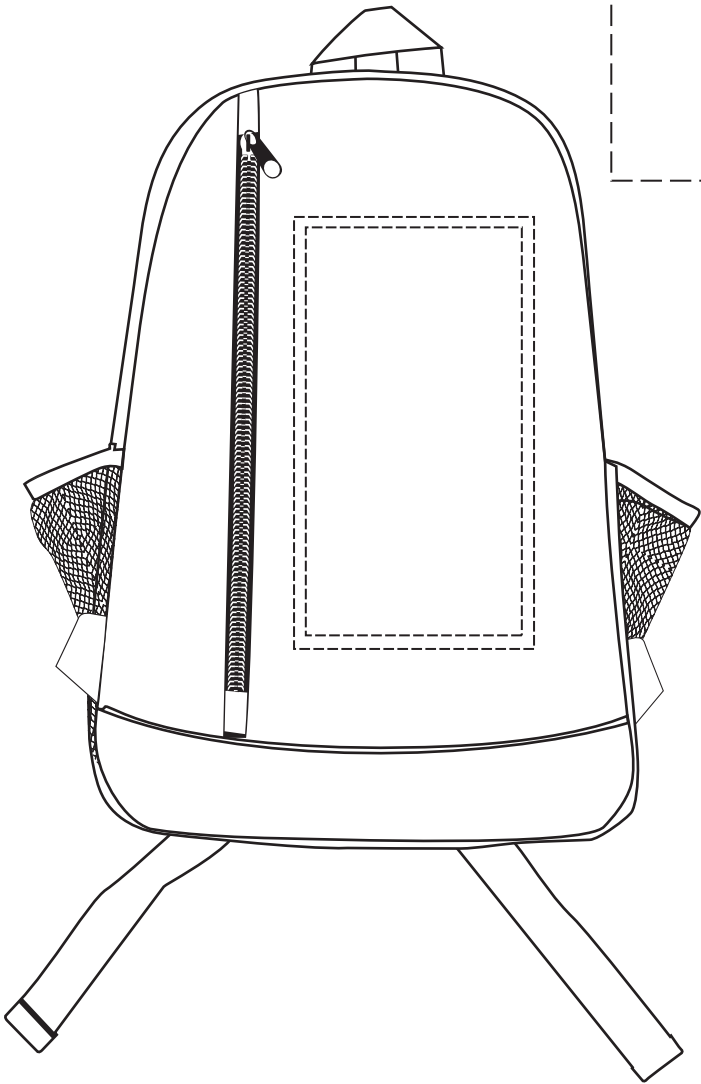

50% For Viewing
4-1/2" x 8-1/2" (SCREEN PRINT)

Brio Polycanvas Backpack
WBA-BB19 (GRAY)
25% For Viewing

50% For Viewing
5" x 9" (HEAT TRANSFER)

Item #	Description
WBA-BB19	Brio Polycanvas Backpack

Your artwork will be sized to max imprint area unless otherwise requested. Due to the orientation of some logos, your artwork may be sized smaller than the imprint area listed here or in the catalog to achieve a uniform, non-distorted imprint.