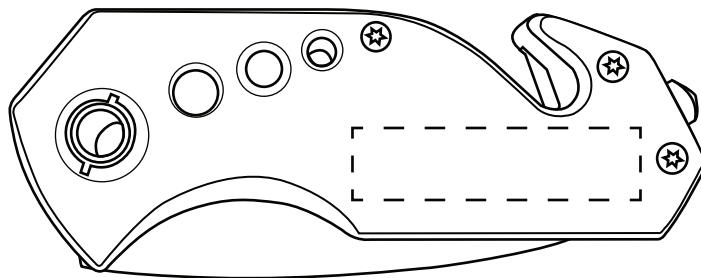

ACTUAL SIZE

1-1/2" x 3/8"

Rapid Response Emergency Tool

WAU-RA15

Front

Item #	Description
--------	-------------

WAU-RA15	RAPID RESPONSE EMERGENCY TOOL
----------	-------------------------------

Your artwork will be sized to max imprint area unless otherwise requested. Due to the orientation of some logos, your artwork may be sized smaller than the imprint area listed here or in the catalog to achieve a uniform, non-distorted imprint.