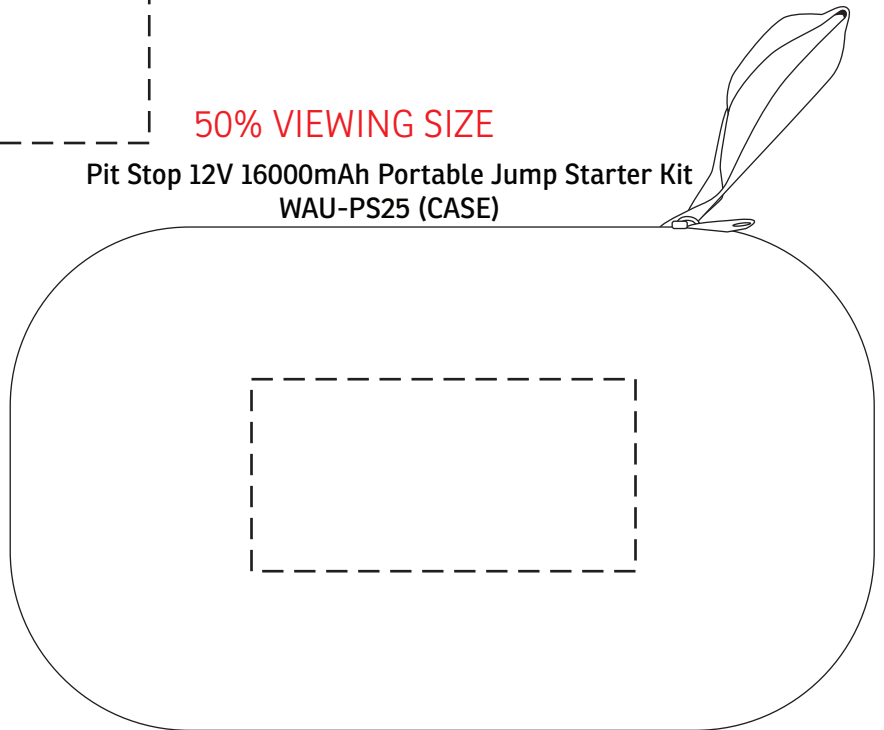

50% VIEWING SIZE

Pit Stop 12V 16000mAh Portable Jump Starter Kit
WAU-PS25 (JUMP STARTER)

ACTUAL SIZE

2" x 1" (Top of Jump Starter)
Screen or Digital

ACTUAL SIZE (DEFAULT)

4" x 2" (On Case) Screen

50% VIEWING SIZE

Pit Stop 12V 16000mAh Portable Jump Starter Kit
WAU-PS25 (CASE)

Item #	Description
WAU-PS25	Pit Stop 12V 16000mAh Portable Jump Starter Kit

Your artwork will be sized to max imprint area unless otherwise requested. Due to the orientation of some logos, your artwork may be sized smaller than the imprint area listed here or in the catalog to achieve a uniform, non-distorted imprint.