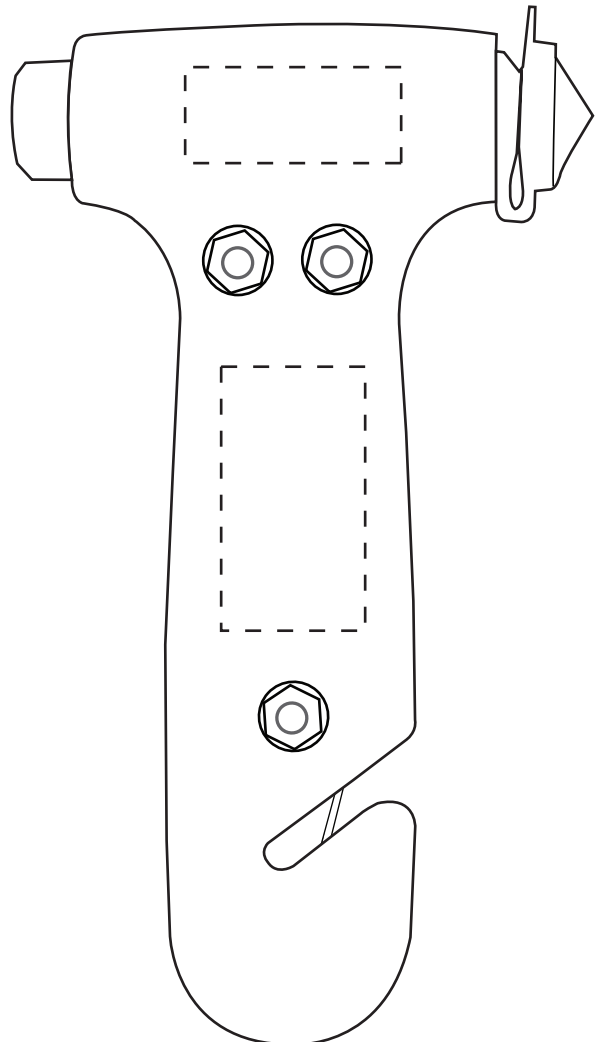

1.125" x .5"
head
(back only)

.75" x 1.375"
handle

Vehicle Escape Tool
WAU-ET13
front

Vehicle Escape Tool
WAU-ET13
back

Item #	Description
WAU-ET13	VEHICLE ESCAPE TOOL

Your artwork will be sized to max imprint area unless otherwise requested. Due to the orientation of some logos, your artwork may be sized smaller than the imprint area listed here or in the catalog to achieve a uniform, non-distorted imprint.