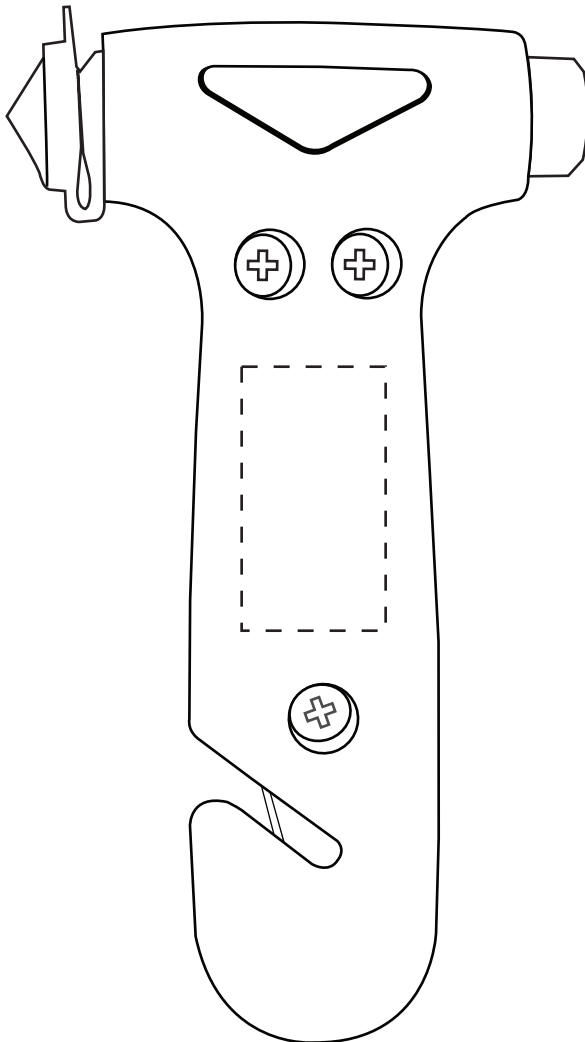

1.125" x .5"
head
(back only)

.75" x 1.375"
handle

Vehicle Escape Tool
WAU-ET13
front

Vehicle Escape Tool
WAU-ET13
back

Item #	Description
WAU-ET13	VEHICLE ESCAPE TOOL

Your artwork will be sized to max imprint area unless otherwise requested. Due to the orientation of some logos, your artwork may be sized smaller than the imprint area listed here or in the catalog to achieve a uniform, non-distorted imprint.