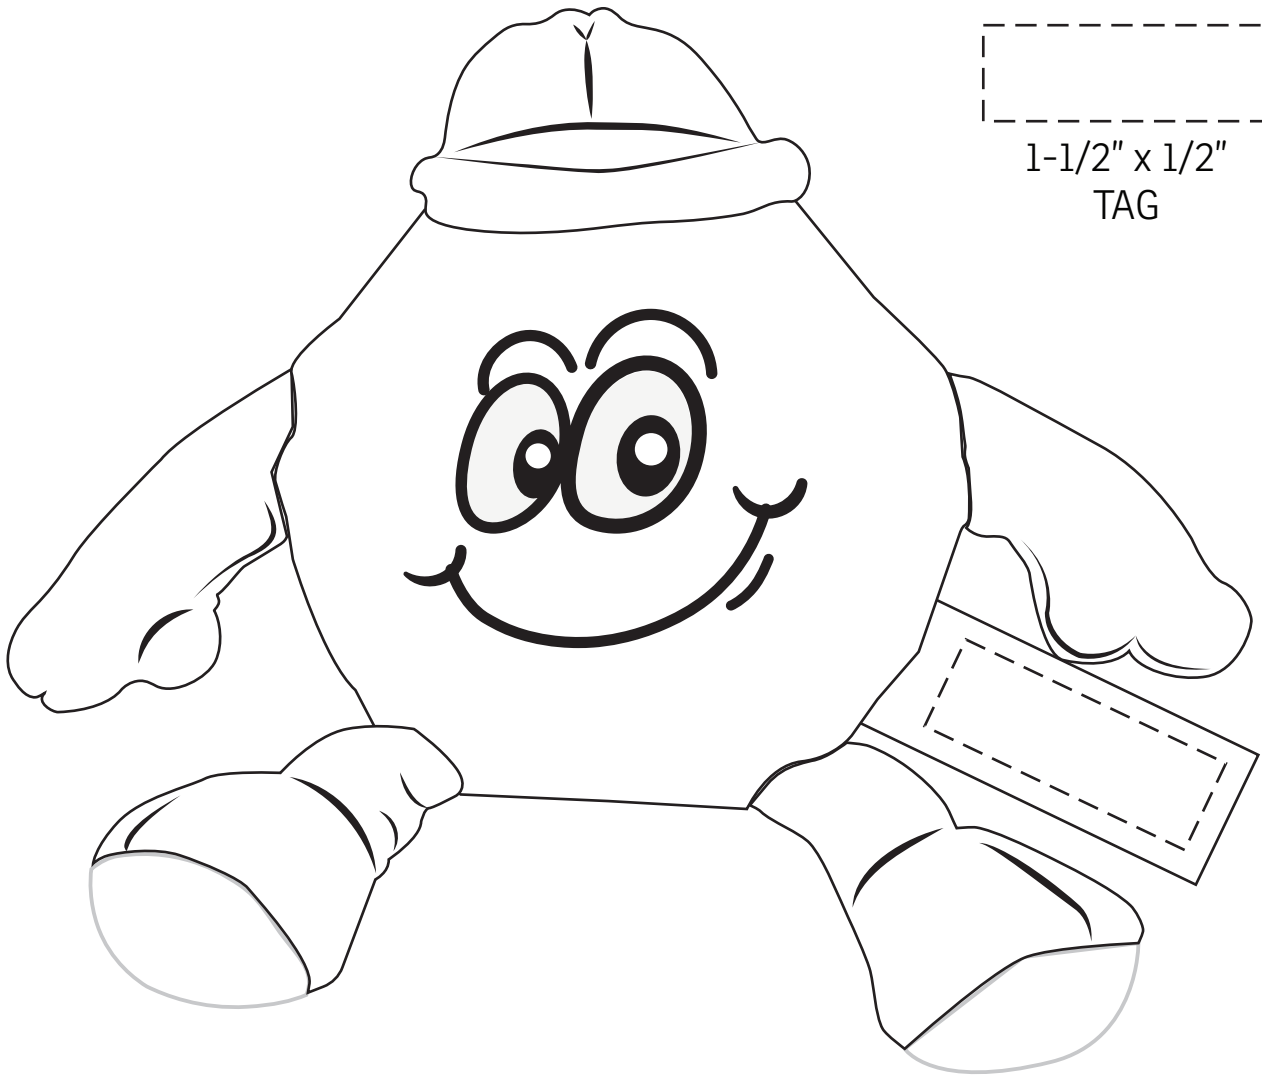

ACTUAL SIZE

Stress Buster™ Golfer
SWI-GF24 - FRONT

1-1/2" x 1/2"
TAG

Item #	Description
SWI-GF24	Stress Buster™ Golfer

Your artwork will be sized to max imprint area unless otherwise requested. Due to the orientation of some logos, your artwork may be sized smaller than the imprint area listed here or in the catalog to achieve a uniform, non-distorted imprint.