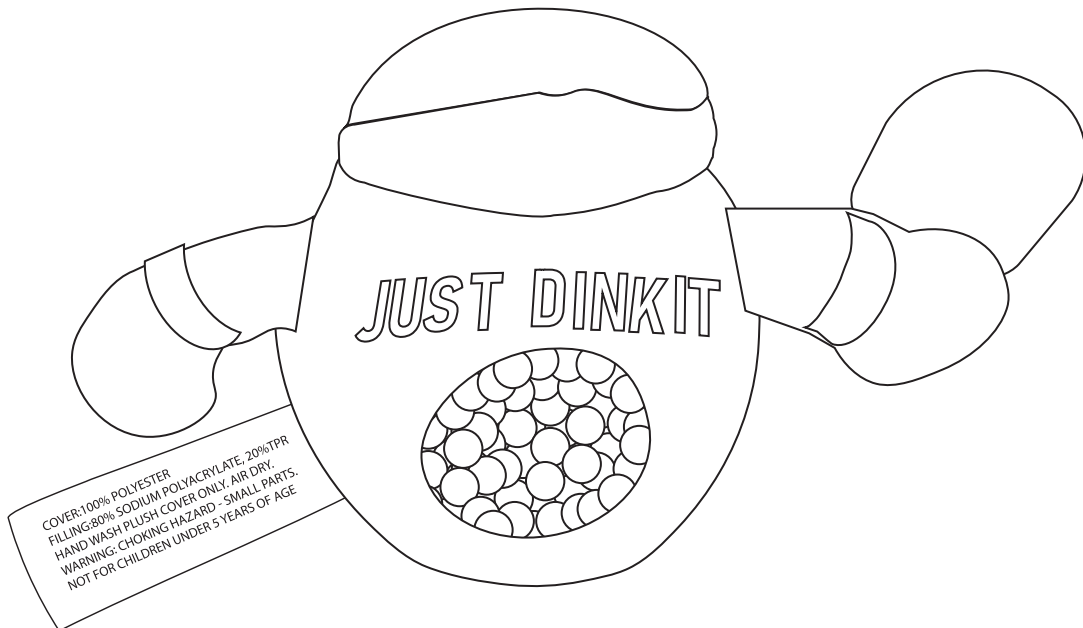

**75% FOR VIEWING**

Stress Buster™ Pickle Ball  
SSP-PK25 - FRONT

**ACTUAL SIZE**

1-1/2" x 1/2"

Tag

**75% FOR VIEWING**

Stress Buster™ Pickle Ball  
SSP-PK25 - BACK

Item #	Description
SSP-PK25	Stress Buster™ Pickle Ball

Your artwork will be sized to max imprint area unless otherwise requested. Due to the orientation of some logos, your artwork may be sized smaller than the imprint area listed here or in the catalog to achieve a uniform, non-distorted imprint.