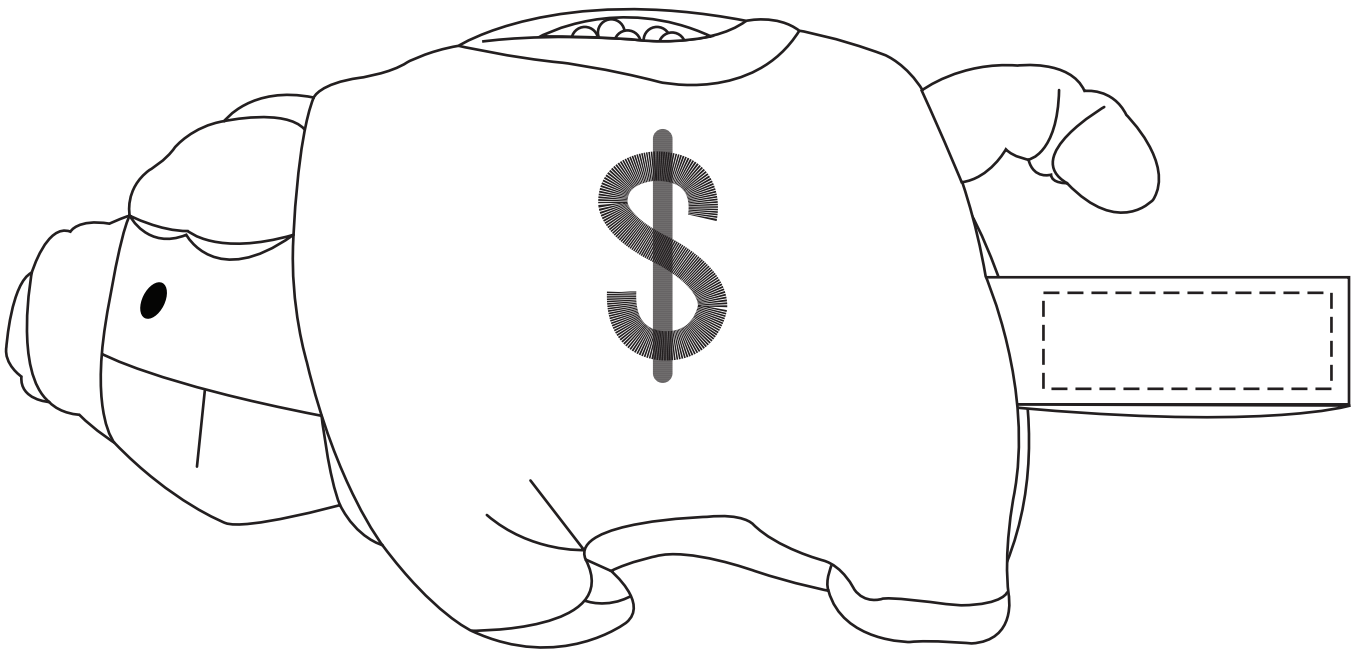

1-1/2" x 1/2" tag
(PAD) One Color Only

Stress Buster™ Safety First Worker
SAF-PB22
Actual Size - Side

Item #	Description
SAF-PB22	Stress Buster™ "Safety First" Worker

Your artwork will be sized to max imprint area unless otherwise requested. Due to the orientation of some logos, your artwork may be sized smaller than the imprint area listed here or in the catalog to achieve a uniform, non-distorted imprint.