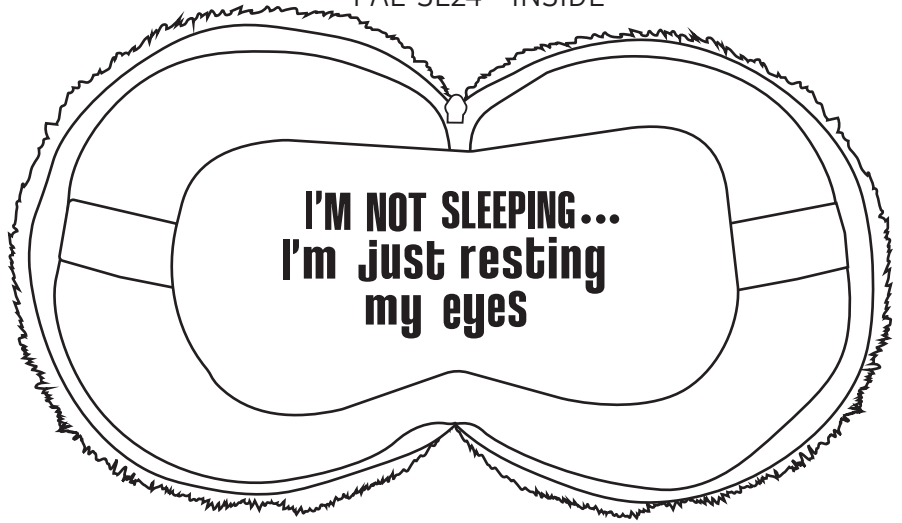

35% FOR VIEWING

Comfort Pals™ Sloth 2-in-1 Pillow Sleep Mask
PAL-SL24 - FRONT

35% FOR VIEWING

Comfort Pals™ Sloth 2-in-1 Pillow Sleep Mask
PAL-SL24 - INSIDE

35% FOR VIEWING

Comfort Pals™ Sloth 2-in-1 Pillow Sleep Mask
PAL-SL24 - BACK

3-1/2" dia.

Item #	Description
PAL-SL24	Comfort Pals™ Sloth 2-in-1 Pillow Sleep Mask

Your artwork will be sized to max imprint area unless otherwise requested. Due to the orientation of some logos, your artwork may be sized smaller than the imprint area listed here or in the catalog to achieve a uniform, non-distorted imprint.