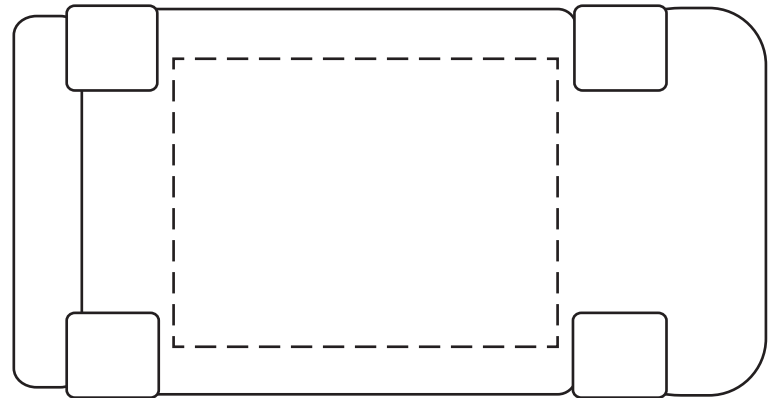

1" x 3/4"  
TOP

1-3/4" x 1/4"  
EITHER SIDE

2" x 1-1/2"  
BOTTOM

1-1/2" x 1/4"  
BACK OF SPOILER

**ACTUAL SIZE**

Stock Car Stress Reliever  
LTV-SC07 - TOP

**ACTUAL SIZE**

Stock Car Stress Reliever  
LTV-SC07 - DRIVER SIDE

**ACTUAL SIZE**

Stock Car Stress Reliever  
LTV-SC07 - PASSENGER SIDE

**ACTUAL SIZE**

Stock Car Stress Reliever  
LTV-SC07 - BOTTOM

**ACTUAL SIZE**

Stock Car Stress Reliever  
LTV-SC07 - SPOILER

Item #	Description
LTV-SC07	Stock Car Stress Reliever

Your artwork will be sized to max imprint area unless otherwise requested. Due to the orientation of some logos, your artwork may be sized smaller than the imprint area listed here or in the catalog to achieve a uniform, non-distorted imprint.