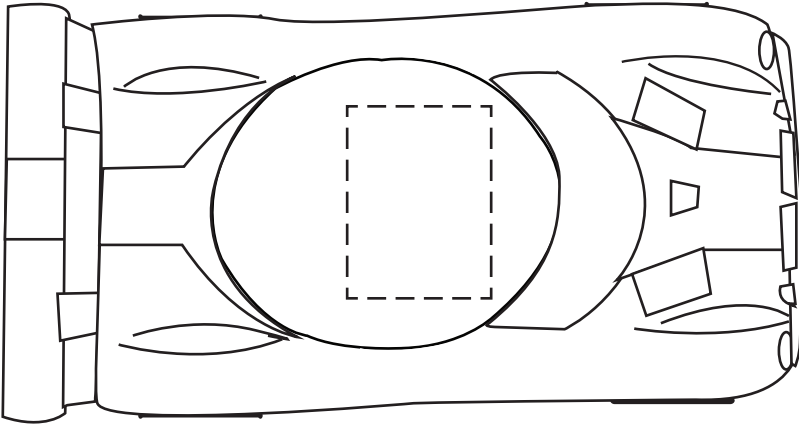

1" x 3/4"  
TOP

1-3/4" x 1/4"  
EITHER SIDE

2" x 1-1/2"  
BOTTOM

1-1/2" x 1/4"  
BACK OF SPOILER

**ACTUAL SIZE**

Stock Car Stress Reliever  
LTV-SC07 - TOP

**ACTUAL SIZE**

Stock Car Stress Reliever  
LTV-SC07 - DRIVER SIDE

**ACTUAL SIZE**

Stock Car Stress Reliever  
LTV-SC07 - PASSENGER SIDE

**ACTUAL SIZE**

Stock Car Stress Reliever  
LTV-SC07 - BOTTOM

**ACTUAL SIZE**

Stock Car Stress Reliever  
LTV-SC07 - SPOILER

Item #	Description
LTV-SC07	Stock Car Stress Reliever

Your artwork will be sized to max imprint area unless otherwise requested. Due to the orientation of some logos, your artwork may be sized smaller than the imprint area listed here or in the catalog to achieve a uniform, non-distorted imprint.