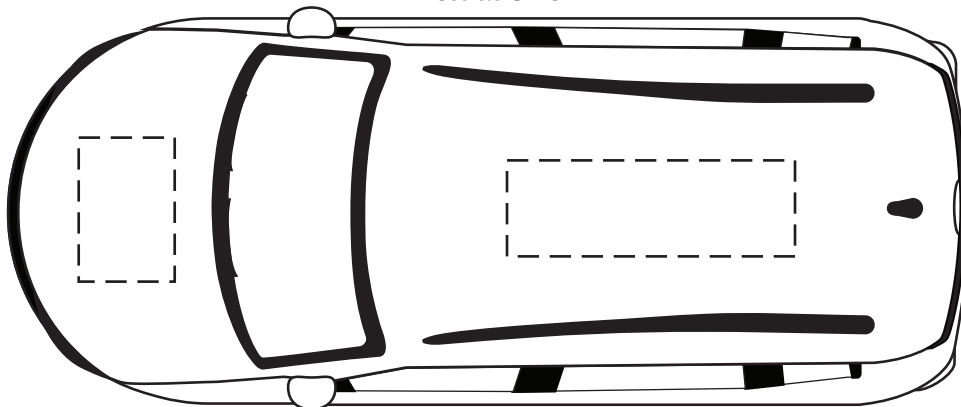

1.5" x .5"  
top

.75" x .5"  
front

1.25" x .5"  
side

Crossover SUV Stress Reliever Blue  
LTR-SV20\_BLUE  
Driver Side  
Actual Size

Crossover SUV Stress Reliever Blue  
LTR-SV20\_BLUE  
Passenger Side  
Actual Size

Crossover SUV Stress Reliever Blue  
LTR-SV20\_BLUE  
Top  
Actual Size

Item #	Description
--------	-------------

LTR-SV20	CROSSOVER SUV STRESS RELIEVER
----------	-------------------------------

Your artwork will be sized to max imprint area unless otherwise requested. Due to the orientation of some logos, your artwork may be sized smaller than the imprint area listed here or in the catalog to achieve a uniform, non-distorted imprint.