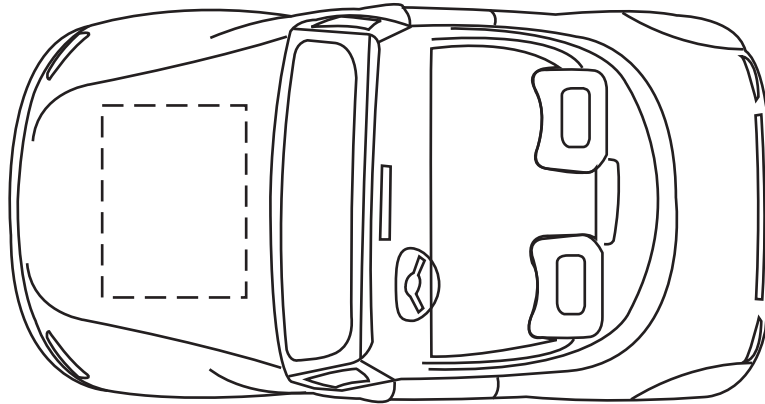

ACTUAL SIZE

Convertible Car

LTR-CV33

Top

1" x 3/4"

Hood

ACTUAL SIZE

Convertible Car

LTR-CV33

Passenger Side

5/8" x 1/2"

Doors

ACTUAL SIZE

Convertible Car

LTR-CV33

Driver's Side

ACTUAL SIZE

Convertible Car

LTR-CV33

Bottom

2" x 3/4"

Bottom

Item #	Description
LTR-CV33	CONVERTIBLE CAR STRESS RELIEVER

Your artwork will be sized to max imprint area unless otherwise requested. Due to the orientation of some logos, your artwork may be sized smaller than the imprint area listed here or in the catalog to achieve a uniform, non-distorted imprint.