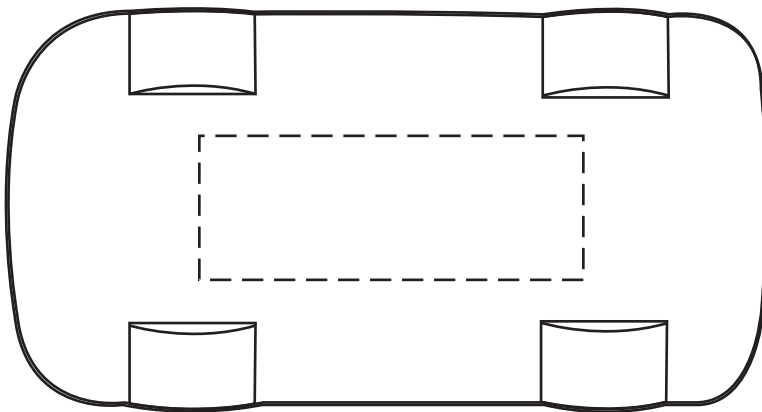

ACTUAL SIZE

Convertible Car

LTR-CV33

Top

1" x 3/4"

Hood

ACTUAL SIZE

Convertible Car

LTR-CV33

Passenger Side

5/8" x 1/2"

Doors

ACTUAL SIZE

Convertible Car

LTR-CV33

Driver's Side

ACTUAL SIZE

Convertible Car

LTR-CV33

Bottom

2" x 3/4"

Bottom

Item #	Description
LTR-CV33	CONVERTIBLE CAR STRESS RELIEVER

Your artwork will be sized to max imprint area unless otherwise requested. Due to the orientation of some logos, your artwork may be sized smaller than the imprint area listed here or in the catalog to achieve a uniform, non-distorted imprint.