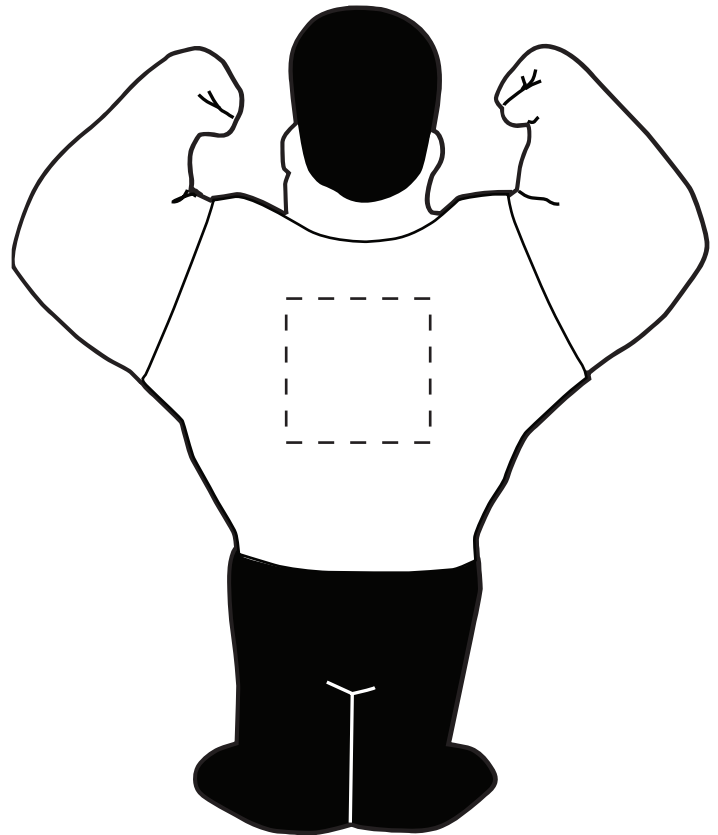

Imprint Area
1-1/4" x 3/8" chest

Imprint Area
1" x 1" back

Item #	Description
LSP-MM01	MUSCLE MAN
Your artwork will be sized to max imprint area unless otherwise requested. Due to the orientation of some logos, your artwork may be sized smaller than the imprint area listed here or in the catalog to achieve a uniform, non-distorted imprint.	