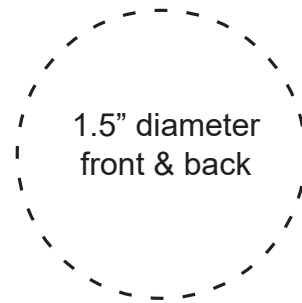

Golf Ball

Item #	Description
LSP-GF04	GOLF BALL
Your artwork will be sized to max imprint area unless otherwise requested. Due to the orientation of some logos, your artwork may be sized smaller than the imprint area listed here or in the catalog to achieve a uniform, non-distorted imprint.	