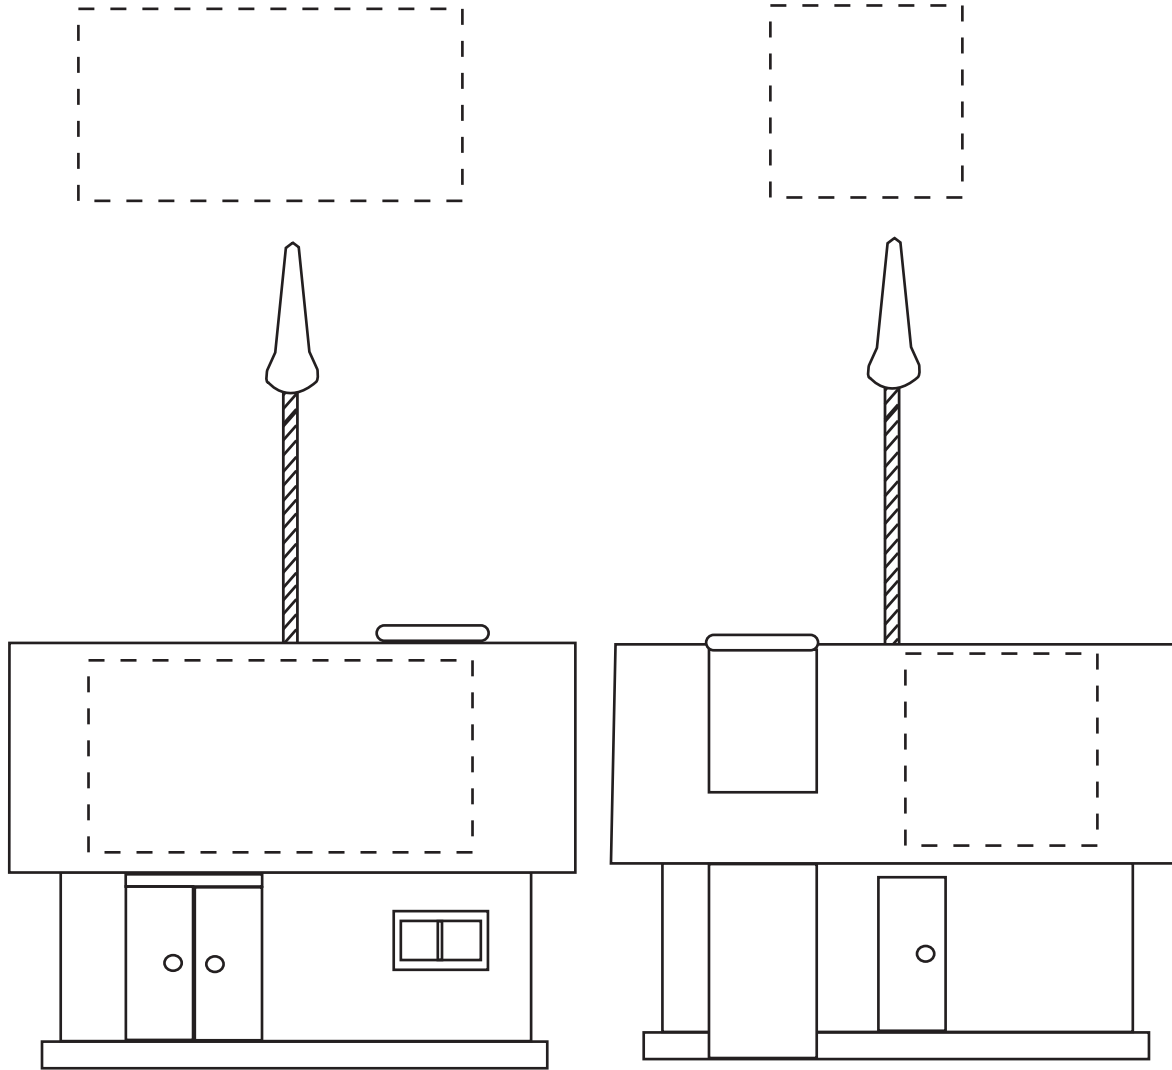

Imprint Area  
2" x 1" no chimney side  
1" x 1" chimney side

Item #	Description
LMH-HS09	HOUSE MEMO HOLDER
Your artwork will be sized to max imprint area unless otherwise requested. Due to the orientation of some logos, your artwork may be sized smaller than the imprint area listed here or in the catalog to achieve a uniform, non-distorted imprint.	