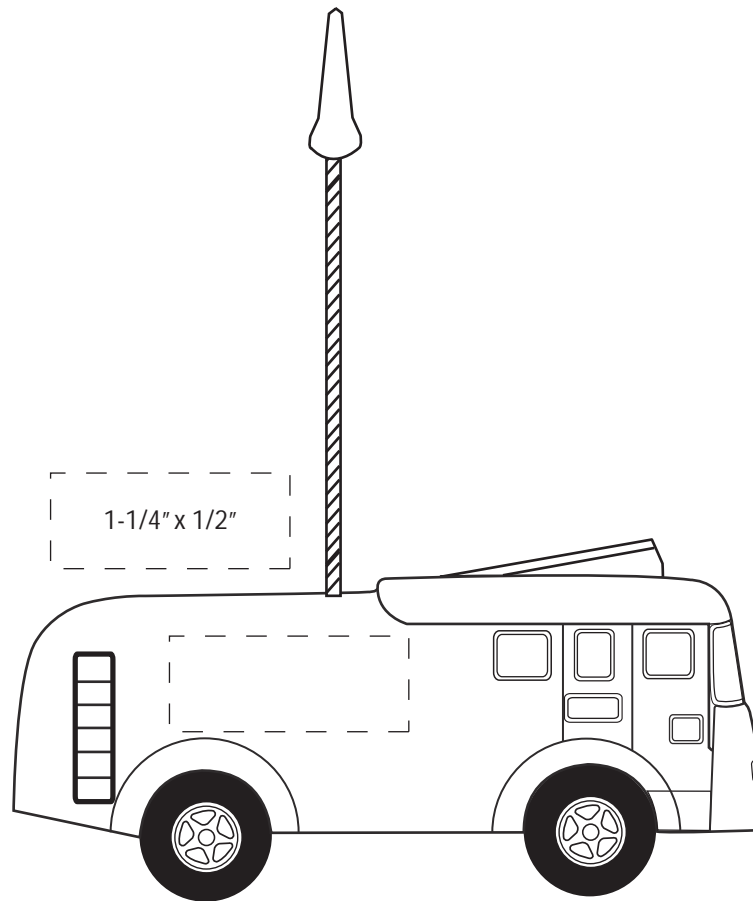

# Fire Truck Memo Holder

## LMH-FT95

Item #	Description
LMH-FT95	FIRE TRUCK MEMO HOLDER

Your artwork will be sized to max imprint area unless otherwise requested. Due to the orientation of some logos, your artwork may be sized smaller than the imprint area listed here or in the catalog to achieve a uniform, non-distorted imprint.