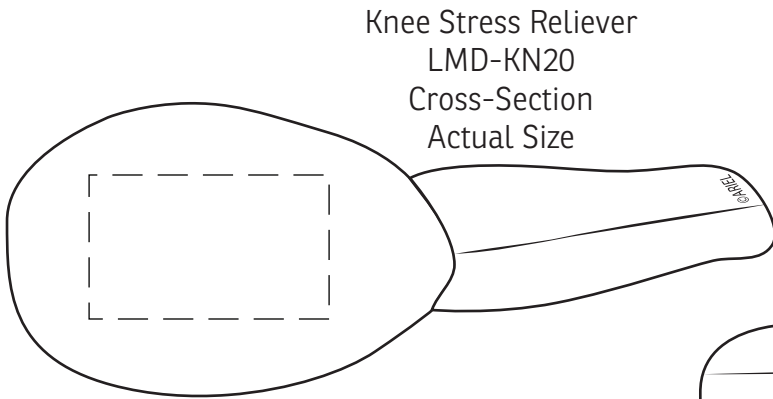

Knee Stress Reliever
LMD-KN20
Left Side
Actual Size

Knee Stress Reliever
LMD-KN20
Right Side
Actual Size

Knee Stress Reliever
LMD-KN20
Cross-Section
Actual Size

Knee Stress Reliever
LMD-KN20
Top
Actual Size

Item #	Description
LMD-KN20	KNEE STRESS RELIEVER
Your artwork will be sized to max imprint area unless otherwise requested. Due to the orientation of some logos, your artwork may be sized smaller than the imprint area listed here or in the catalog to achieve a uniform, non-distorted imprint.	