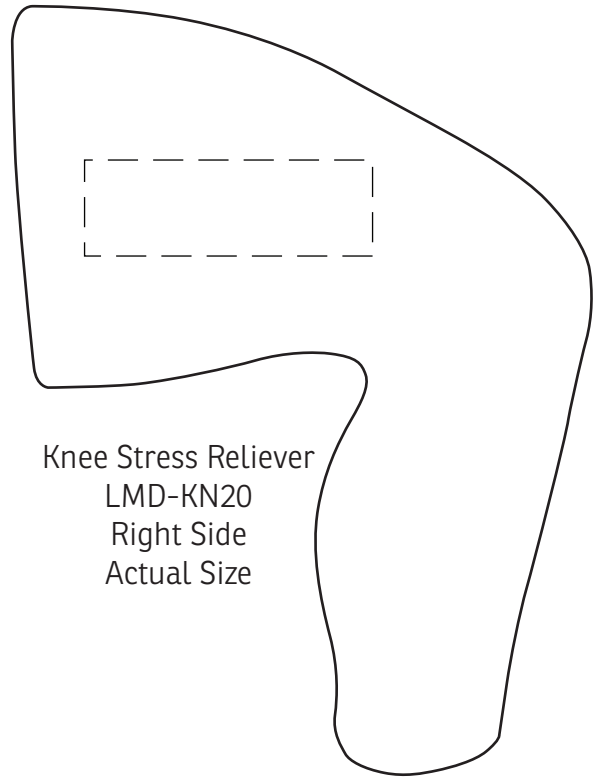

Knee Stress Reliever
LMD-KN20
Left Side
Actual Size

Knee Stress Reliever
LMD-KN20
Right Side
Actual Size

Knee Stress Reliever
LMD-KN20
Cross-Section
Actual Size

Knee Stress Reliever
LMD-KN20
Top
Actual Size

Item #	Description
LMD-KN20	KNEE STRESS RELIEVER
Your artwork will be sized to max imprint area unless otherwise requested. Due to the orientation of some logos, your artwork may be sized smaller than the imprint area listed here or in the catalog to achieve a uniform, non-distorted imprint.	