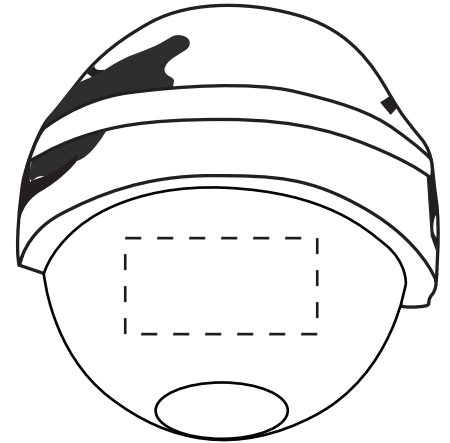

Soldier Mad Cap - Jungle Green
Front

ACTUAL SIZE

Soldier Mad Cap - Jungle Green
Top

ACTUAL SIZE

Soldier Mad Cap - Jungle Green
Back

Back Of
The Mad Cap
↕
Front Of
The Mad Cap

Item #	Description
LMA-SD01	SOLDIER MAD CAP
Your artwork will be sized to max imprint area unless otherwise requested. Due to the orientation of some logos, your artwork may be sized smaller than the imprint area listed here or in the catalog to achieve a uniform, non-distorted imprint.	