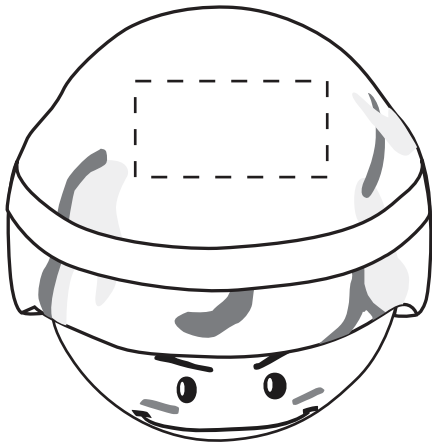

ACTUAL SIZE

Soldier Mad Cap - Desert Tan
Front

ACTUAL SIZE

Soldier Mad Cap - Desert Tan
Top

ACTUAL SIZE

Soldier Mad Cap - Desert Tan
Back

Back Of
The Mad Cap
↕
Front Of
The Mad Cap

ACTUAL SIZE

Soldier Mad Cap - Jungle Green
Front

ACTUAL SIZE

Soldier Mad Cap - Jungle Green
Top

ACTUAL SIZE

Soldier Mad Cap - Jungle Green
Back

Back Of
The Mad Cap
↕
Front Of
The Mad Cap

Item #	Description
LMA-SD01	SOLDIER MAD CAP
Your artwork will be sized to max imprint area unless otherwise requested. Due to the orientation of some logos, your artwork may be sized smaller than the imprint area listed here or in the catalog to achieve a uniform, non-distorted imprint.	