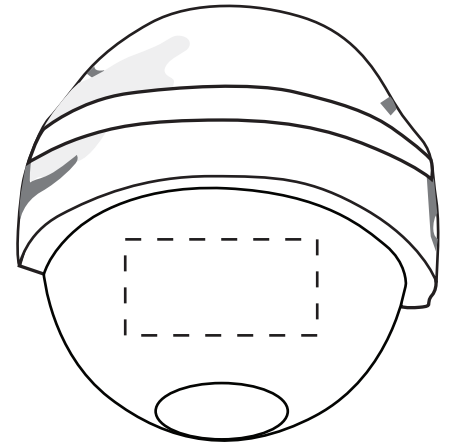

ACTUAL SIZE

Soldier Mad Cap - Desert Tan
Front

ACTUAL SIZE

Soldier Mad Cap - Desert Tan
Top

ACTUAL SIZE

Soldier Mad Cap - Desert Tan
Back

Back Of
The Mad Cap
↕
Front Of
The Mad Cap

ACTUAL SIZE

Soldier Mad Cap - Jungle Green
Front

ACTUAL SIZE

Soldier Mad Cap - Jungle Green
Top

ACTUAL SIZE

Soldier Mad Cap - Jungle Green
Back

Back Of
The Mad Cap
↕
Front Of
The Mad Cap

Item #	Description
LMA-SD01	SOLDIER MAD CAP
Your artwork will be sized to max imprint area unless otherwise requested. Due to the orientation of some logos, your artwork may be sized smaller than the imprint area listed here or in the catalog to achieve a uniform, non-distorted imprint.	