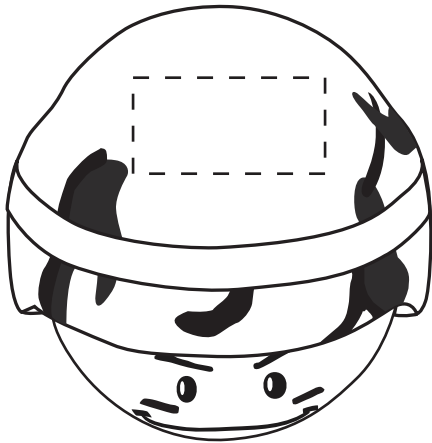

ACTUAL SIZE

Soldier Mad Cap - Desert Tan
Front

ACTUAL SIZE

Soldier Mad Cap - Desert Tan
Top

ACTUAL SIZE

Soldier Mad Cap - Desert Tan
Back

Back Of
The Mad Cap
↕
Front Of
The Mad Cap

ACTUAL SIZE

Soldier Mad Cap - Jungle Green
Front

ACTUAL SIZE

Soldier Mad Cap - Jungle Green
Top

ACTUAL SIZE

Soldier Mad Cap - Jungle Green
Back

Back Of
The Mad Cap
↕
Front Of
The Mad Cap

Item #	Description
LMA-SD01	SOLDIER MAD CAP
Your artwork will be sized to max imprint area unless otherwise requested. Due to the orientation of some logos, your artwork may be sized smaller than the imprint area listed here or in the catalog to achieve a uniform, non-distorted imprint.	