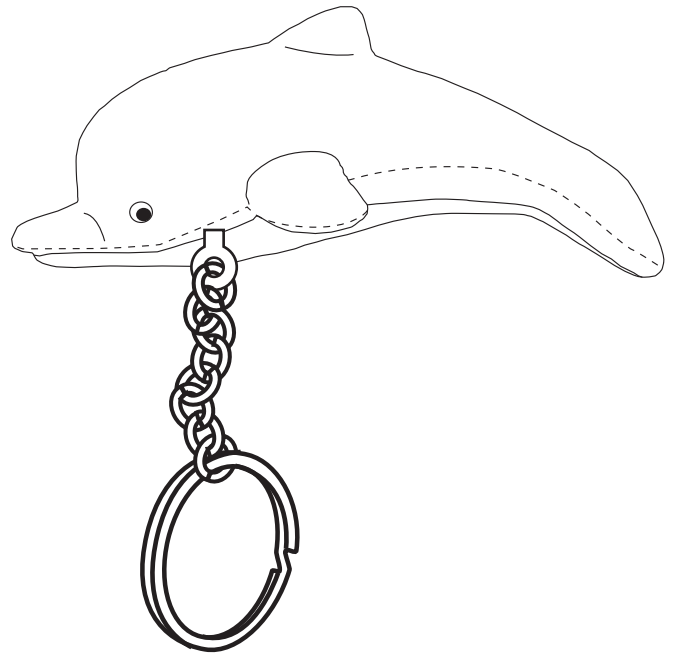

Imprint Area  
3/4" x 1/2" belly

Item #	Description
LKC-DP03	DOLPHIN KEY CHAIN
Your artwork will be sized to max imprint area unless otherwise requested. Due to the orientation of some logos, your artwork may be sized smaller than the imprint area listed here or in the catalog to achieve a uniform, non-distorted imprint.	