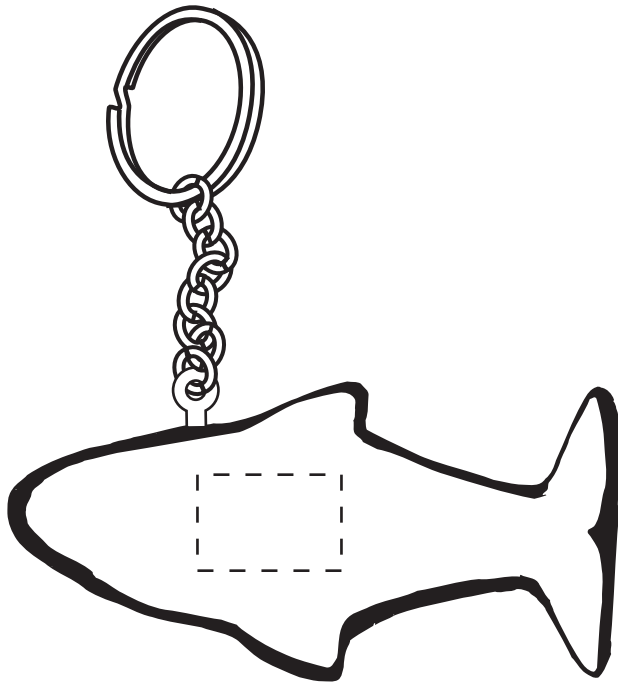

Imprint Area  
3/4" x 1/2" belly

Item #	Description
LKC-DP03	DOLPHIN KEY CHAIN
Your artwork will be sized to max imprint area unless otherwise requested. Due to the orientation of some logos, your artwork may be sized smaller than the imprint area listed here or in the catalog to achieve a uniform, non-distorted imprint.	