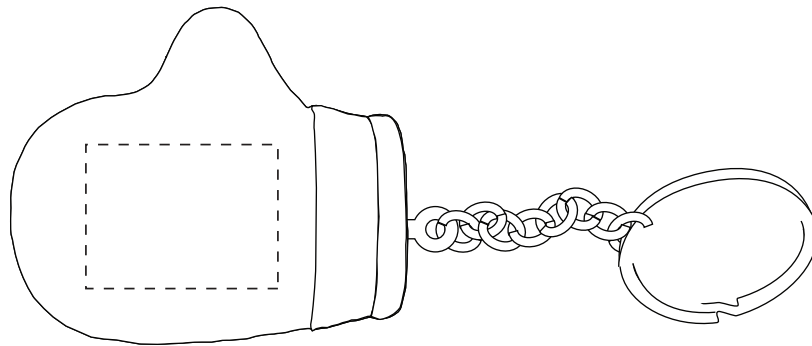

1 x .75 top of glove

Item #	Description
LKC-BG10	BOXING GLOVE KEY CHAIN
Your artwork will be sized to max imprint area unless otherwise requested. Due to the orientation of some logos, your artwork may be sized smaller than the imprint area listed here or in the catalog to achieve a uniform, non-distorted imprint.	