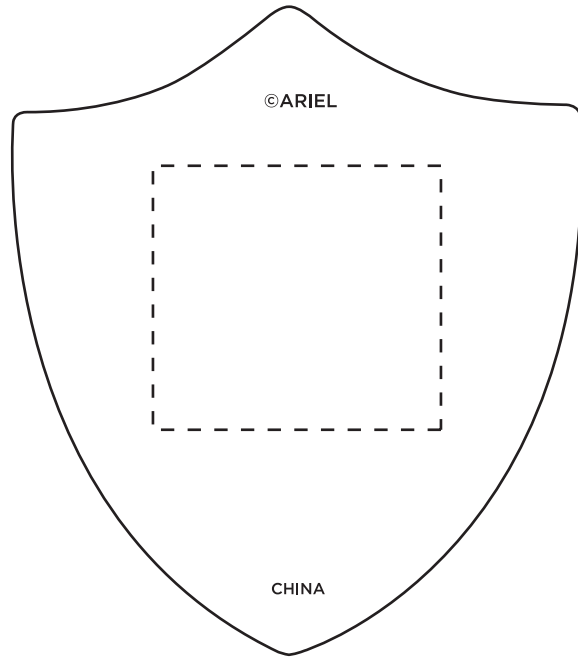

Item Size: 3" x 3-3/8" x 1-3/8"  
 Imprint Areas: 1-1/8" diameter  
 1-3/8" x 3/4" (front alt.)  
 1-1/2" x 1-3/8" back

1.125" diameter  
front

1.375" x .75"  
front (alternate)

1.5" x 1.375"  
back

Shield  
LGS-SH16  
front

Shield  
LGS-SH16  
back

Item #	Description
LGS-SH16	SHIELD

Your artwork will be sized to max imprint area unless otherwise requested. Due to the orientation of some logos, your artwork may be sized smaller than the imprint area listed here or in the catalog to achieve a uniform, non-distorted imprint.